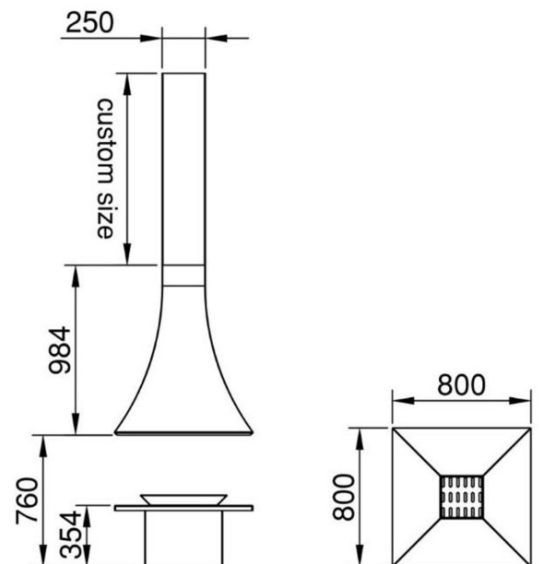

L-70

Size: 70/80/90cm
Power:10/14/20kw
Thickness:5mm
Fuel:wood /alcohol /electronic
Chimney:250mm
Material:cold rolled steel
Color:black/white/coffe/silver

A-90

Size: 90/120cm
Power: 8/12kw
Thickness: 5mm
Fuel: wood / alcohol / electronic
Chimney: Ø219mm
Material: cold rolled steel
Color: black/white/coffe/silver

V-100

Size: 100/120cm
Power:9/12kw
Thickness:5mm
Fuel:wood /alcohol /electronic
Chimney:custom size
Material:cold rolled steel
Color:black/white/coffe/silver

X-80

Size: 80/100/120cm
Power:8/10/12kw
Thickness:5mm
Fuel:wood /alcohol /electronic
Chimney:250
Material:cold rolled steel
Color:black/white/coffe/silver

Y-70

Size: 80/100/120cm

Power: 8/10/12kw

Thickness: 5mm

Fuel: wood / alcohol / electronic

Chimney: 250

Material: cold rolled steel

Color: black/white/coffe/silver

C-90

Size: 90/110cm
Power: 8/12kw
Thickness: 5mm
Fuel: wood /alcohol /electronic
Chimney: Ø219mm
Material: cold rolled steel
Color: black/white/coffe/silver

W-80

Size: 70/80/100/120cm
Power: 8/12/20/30kw
Thickness: 5mm
Fuel: wood /alcohol /electronic
Chimney: 250
Material: cold rolled steel
Color: black/white/coffe/silver