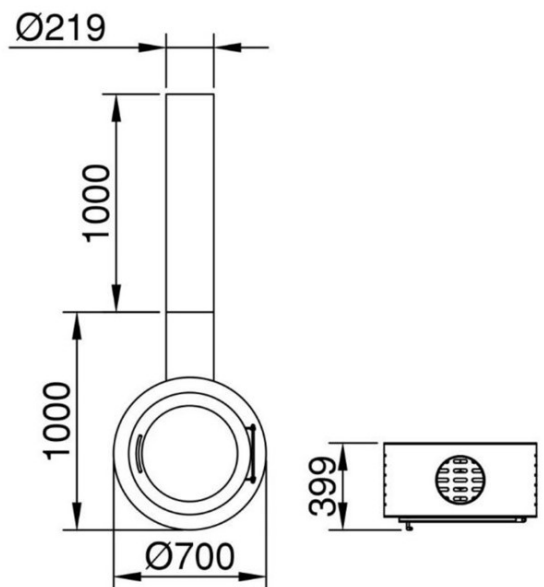

V-100

Size: 100/120cm
Power:9/12kw
Thickness:5mm
Fuel:wood /alcohol /electronic
Chimney:custom size
Material:cold rolled steel
Color:black/white/coffe/silver

X-80

Size: 80/100/120cm
Power:8/10/12kw
Thickness:5mm
Fuel:wood /alcohol /electronic
Chimney:250
Material:cold rolled steel
Color:black/white/coffe/silver

K-115

Size: 115cm
Power: 8kw
Thickness: 5mm
Fuel: wood / alcohol / electronic
Chimney: 219
Material: cold rolled steel
Color: black / white / coffee / silver

0-70

Size: 70/80cm
Power: 8/12kw
Thickness: 5mm
Fuel: wood /alcohol /electronic
Chimney: Ø219mm
Material: cold rolled steel
Color: black/white/coffe/silver

Y-70

Size: 80/100/120cm

Power: 8/10/12kw

Thickness: 5mm

Fuel: wood / alcohol / electronic

Chimney: 250

Material: cold rolled steel

Color: black/white/coffe/silver

C-90

Size: 90/110cm
Power: 8/12kw
Thickness: 5mm
Fuel: wood /alcohol /electronic
Chimney: Ø219mm
Material: cold rolled steel
Color: black/white/coffe/silver

W-80

Size: 70/80/100/120cm
Power: 8/12/20/30kw
Thickness: 5mm
Fuel: wood /alcohol /electronic
Chimney: 250
Material: cold rolled steel
Color: black/white/coffe/silver