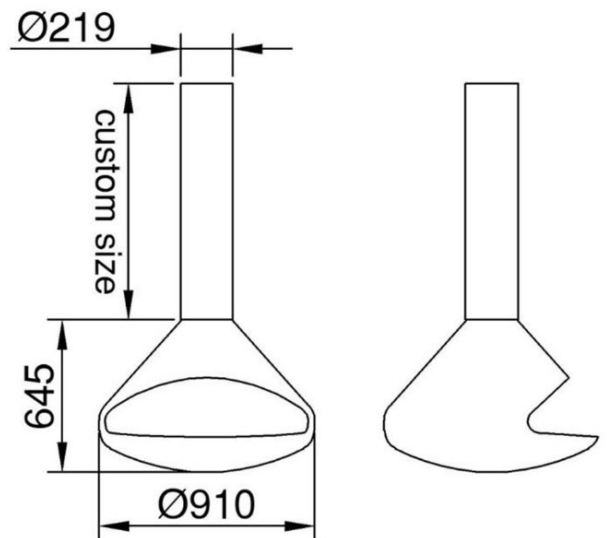

H-60

Size: 60/70/80cm
Power: 2/4/4kw
Thickness: 5mm
Fuel: wood / alcohol / electronic
Chimney: None
Material: cold rolled steel
Color: black/white/coffe/silver

Z-90

Size: 90/100/110/120cm
Power:8/10/12/16kw
Thickness:4mm
Fuel:wood /alcohol /electronic
Chimney:Ø219mm
Material:cold rolled steel
Color:black/white/coffe/silver

L-70

Size: 70/80/90cm
Power:10/14/20kw
Thickness:5mm
Fuel:wood /alcohol /electronic
Chimney:250mm
Material:cold rolled steel
Color:black/white/coffe/silver

A-90

Size: 90/120cm
Power: 8/12kw
Thickness: 5mm
Fuel: wood / alcohol / electronic
Chimney: Ø219mm
Material: cold rolled steel
Color: black/white/coffe/silver

V-100

Size: 100/120cm
Power:9/12kw
Thickness:5mm
Fuel:wood /alcohol /electronic
Chimney:custom size
Material:cold rolled steel
Color:black/white/coffe/silver

X-80

Size: 80/100/120cm
Power:8/10/12kw
Thickness:5mm
Fuel:wood /alcohol /electronic
Chimney:250
Material:cold rolled steel
Color:black/white/coffe/silver

C-90

Size: 90/110cm
Power: 8/12kw
Thickness: 5mm
Fuel: wood /alcohol /electronic
Chimney: Ø219mm
Material: cold rolled steel
Color: black/white/coffe/silver

W-80

Size: 70/80/100/120cm
Power: 8/12/20/30kw
Thickness: 5mm
Fuel: wood /alcohol /electronic
Chimney: 250
Material: cold rolled steel
Color: black/white/coffe/silver