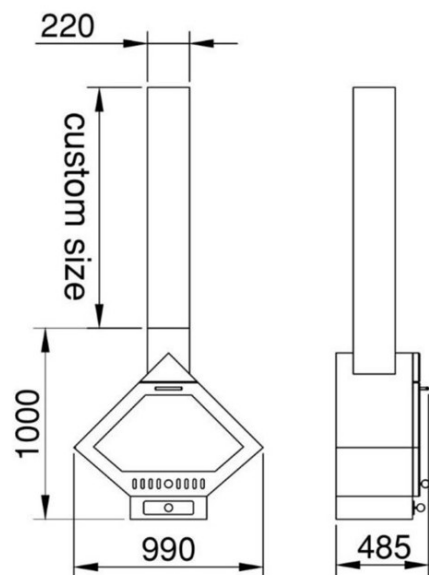

F-100

Size: 100/120cm
Power: 14/22kw
Thickness: 5mm
Fuel: wood / alcohol / electronic
Chimney: 220mm
Material: cold rolled steel
Color: black/white/coffe/silver