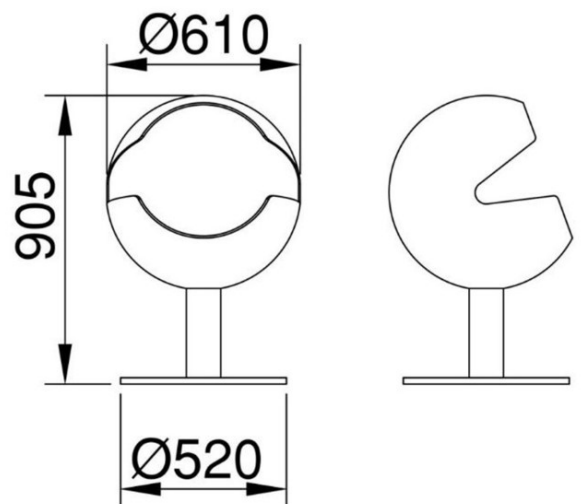

H-60

Size: 60/70/80cm
Power: 2/4/4kw
Thickness: 5mm
Fuel: wood / alcohol / electronic
Chimney: None
Material: cold rolled steel
Color: black/white/coffe/silver

Z-90

Size: 90/100/110/120cm
Power:8/10/12/16kw
Thickness:4mm
Fuel:wood /alcohol /electronic
Chimney:Ø219mm
Material:cold rolled steel
Color:black/white/coffe/silver

L-70

Size: 70/80/90cm
Power:10/14/20kw
Thickness:5mm
Fuel:wood /alcohol /electronic
Chimney:250mm
Material:cold rolled steel
Color:black/white/coffe/silver

A-90

Size: 90/120cm
Power: 8/12kw
Thickness: 5mm
Fuel: wood / alcohol / electronic
Chimney: Ø219mm
Material: cold rolled steel
Color: black/white/coffe/silver

V-100

Size: 100/120cm
Power:9/12kw
Thickness:5mm
Fuel:wood /alcohol /electronic
Chimney:custom size
Material:cold rolled steel
Color:black/white/coffe/silver

X-80

Size: 80/100/120cm
Power:8/10/12kw
Thickness:5mm
Fuel:wood /alcohol /electronic
Chimney:250
Material:cold rolled steel
Color:black/white/coffe/silver

C-90

Size: 90/110cm
Power: 8/12kw
Thickness: 5mm
Fuel: wood /alcohol /electronic
Chimney: Ø219mm
Material: cold rolled steel
Color: black/white/coffe/silver

W-80

Size: 70/80/100/120cm
Power: 8/12/20/30kw
Thickness: 5mm
Fuel: wood /alcohol /electronic
Chimney: 250
Material: cold rolled steel
Color: black/white/coffe/silver