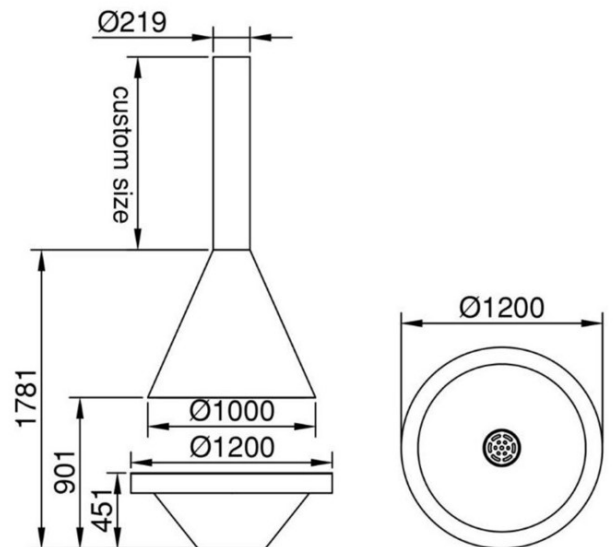

H-60

Size: 60/70/80cm
Power: 2/4/4kw
Thickness: 5mm
Fuel: wood / alcohol / electronic
Chimney: None
Material: cold rolled steel
Color: black/white/coffe/silver

Z-90

Size: 90/100/110/120cm
Power:8/10/12/16kw
Thickness:4mm
Fuel:wood /alcohol /electronic
Chimney:Ø219mm
Material:cold rolled steel
Color:black/white/coffe/silver

L-70

Size: 70/80/90cm
Power:10/14/20kw
Thickness:5mm
Fuel:wood /alcohol /electronic
Chimney:250mm
Material:cold rolled steel
Color:black/white/coffe/silver

A-90

Size: 90/120cm
Power: 8/12kw
Thickness: 5mm
Fuel: wood / alcohol / electronic
Chimney: Ø219mm
Material: cold rolled steel
Color: black/white/coffe/silver

V-100

Size: 100/120cm
Power:9/12kw
Thickness:5mm
Fuel:wood /alcohol /electronic
Chimney:custom size
Material:cold rolled steel
Color:black/white/coffe/silver

X-80

Size: 80/100/120cm
Power:8/10/12kw
Thickness:5mm
Fuel:wood /alcohol /electronic
Chimney:250
Material:cold rolled steel
Color:black/white/coffe/silver

C-90

Size: 90/110cm
Power: 8/12kw
Thickness: 5mm
Fuel: wood /alcohol /electronic
Chimney: Ø219mm
Material: cold rolled steel
Color: black/white/coffe/silver

W-80

Size: 70/80/100/120cm
Power: 8/12/20/30kw
Thickness: 5mm
Fuel: wood /alcohol /electronic
Chimney: 250
Material: cold rolled steel
Color: black/white/coffe/silver