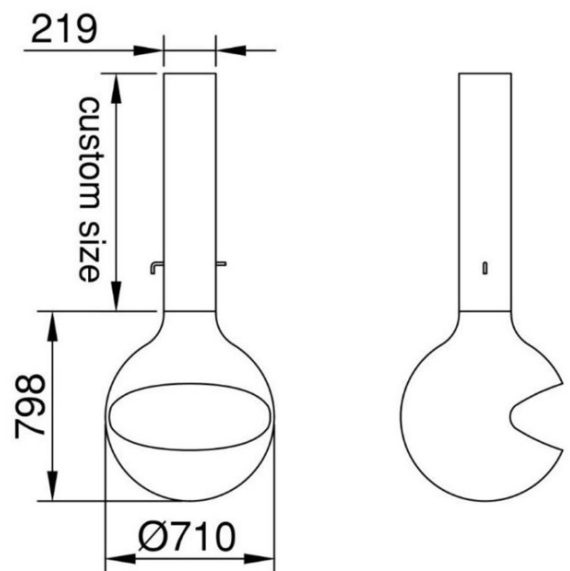

R-80

Size: 80/100/120cm
Power: 8/12/18kw
Thickness: 4mm
Fuel: wood / alcohol / electronic
Chimney: $\text{Ø}219\text{mm}$
Material: cold rolled steel
Color: black/white/coffe/silver

G-80

Size: 80/100/cm
Power: 16/22kw
Thickness: 5mm
Fuel: wood / alcohol / electronic
Chimney: Ø219mm
Material: cold rolled steel
Color: black/white/coffe/silver

B-70

Size: 70/80cm
Power: 6/8kw
Thickness: 5mm
Fuel: wood / alcohol / electronic
Chimney: Ø219mm
Material: cold rolled steel
Color: black/white/coffe/silver

E-120

Size: 80/90/100/110/120cm
Power: 6/8/10/12/14kw
Thickness: 4mm
Fuel: wood / alcohol / electronic
Chimney: Ø219mm
Material: cold rolled steel
Color: black/white/coffe/silver

Y-70

Size: 80/100/120cm

Power: 8/10/12kw

Thickness: 5mm

Fuel: wood / alcohol / electronic

Chimney: 250

Material: cold rolled steel

Color: black/white/coffe/silver

C-90

Size: 90/110cm
Power: 8/12kw
Thickness: 5mm
Fuel: wood /alcohol /electronic
Chimney: Ø219mm
Material: cold rolled steel
Color: black/white/coffe/silver

W-80

Size: 70/80/100/120cm
Power: 8/12/20/30kw
Thickness: 5mm
Fuel: wood /alcohol /electronic
Chimney: 250
Material: cold rolled steel
Color: black/white/coffe/silver