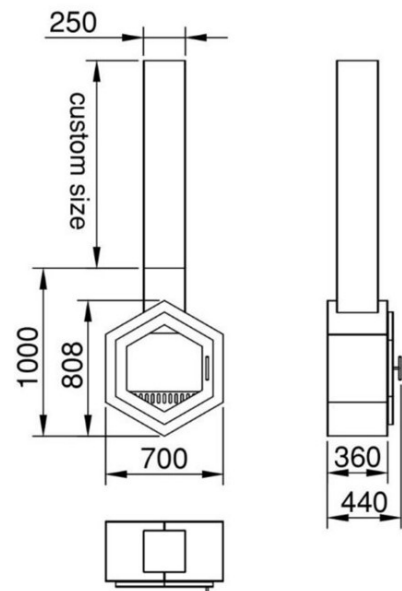

H-60

Size: 60/70/80cm
Power: 2/4/4kw
Thickness: 5mm
Fuel: wood / alcohol / electronic
Chimney: None
Material: cold rolled steel
Color: black/white/coffe/silver

Z-90

Size: 90/100/110/120cm
Power:8/10/12/16kw
Thickness:4mm
Fuel:wood /alcohol /electronic
Chimney:Ø219mm
Material:cold rolled steel
Color:black/white/coffe/silver

L-70

Size: 70/80/90cm
Power:10/14/20kw
Thickness:5mm
Fuel:wood /alcohol /electronic
Chimney:250mm
Material:cold rolled steel
Color:black/white/coffe/silver

A-90

Size: 90/120cm
Power: 8/12kw
Thickness: 5mm
Fuel: wood / alcohol / electronic
Chimney: Ø219mm
Material: cold rolled steel
Color: black/white/coffe/silver

V-100

Size: 100/120cm
Power:9/12kw
Thickness:5mm
Fuel:wood /alcohol /electronic
Chimney:custom size
Material:cold rolled steel
Color:black/white/coffe/silver

X-80

Size: 80/100/120cm
Power:8/10/12kw
Thickness:5mm
Fuel:wood /alcohol /electronic
Chimney:250
Material:cold rolled steel
Color:black/white/coffe/silver

C-90

Size: 90/110cm
Power: 8/12kw
Thickness: 5mm
Fuel: wood /alcohol /electronic
Chimney: Ø219mm
Material: cold rolled steel
Color: black/white/coffe/silver

W-80

Size: 70/80/100/120cm
Power: 8/12/20/30kw
Thickness: 5mm
Fuel: wood /alcohol /electronic
Chimney: 250
Material: cold rolled steel
Color: black/white/coffe/silver