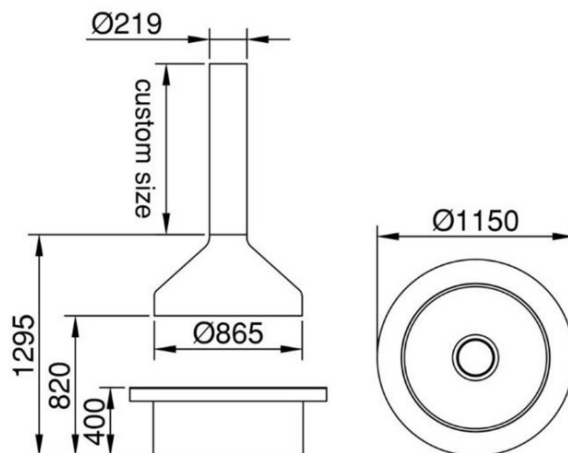

K-115

Size: 115cm
Power: 8kw
Thickness: 5mm
Fuel: wood / alcohol / electronic
Chimney: 219
Material: cold rolled steel
Color: black / white / coffee / silver