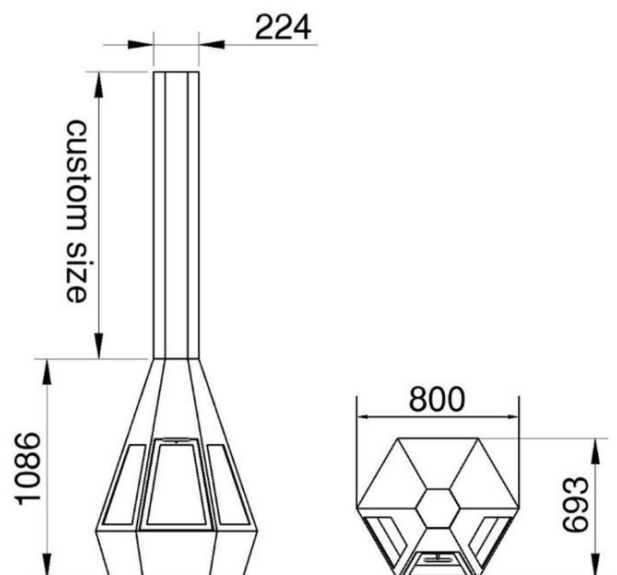

To warm your life

Fireplace & Stove

D-80

Size: 80/100/120cm
Power: 12/20/30kw
Thickness: 5mm
Fuel: wood / alcohol / electronic
Chimney: custom size
Material: cold rolled steel
Color: black/white/coffe/silver

R-80

Size: 80/100/120cm
Power: 8/12/18kw
Thickness: 4mm
Fuel: wood / alcohol / electronic
Chimney: $\text{Ø}219\text{mm}$
Material: cold rolled steel
Color: black/white/coffe/silver

G-80

Size: 80/100/cm
Power: 16/22kw
Thickness: 5mm
Fuel: wood / alcohol / electronic
Chimney: Ø219mm
Material: cold rolled steel
Color: black/white/coffe/silver

B-70

Size: 70/80cm
Power: 6/8kw
Thickness: 5mm
Fuel: wood / alcohol / electronic
Chimney: Ø219mm
Material: cold rolled steel
Color: black/white/coffe/silver

E-120

Size: 80/90/100/110/120cm
Power: 6/8/10/12/14kw
Thickness: 4mm
Fuel: wood / alcohol / electronic
Chimney: Ø219mm
Material: cold rolled steel
Color: black/white/coffe/silver

C-90

Size: 90/110cm
Power: 8/12kw
Thickness: 5mm
Fuel: wood /alcohol /electronic
Chimney: Ø219mm
Material: cold rolled steel
Color: black/white/coffe/silver

W-80

Size: 70/80/100/120cm
Power: 8/12/20/30kw
Thickness: 5mm
Fuel: wood /alcohol /electronic
Chimney: 250
Material: cold rolled steel
Color: black/white/coffe/silver