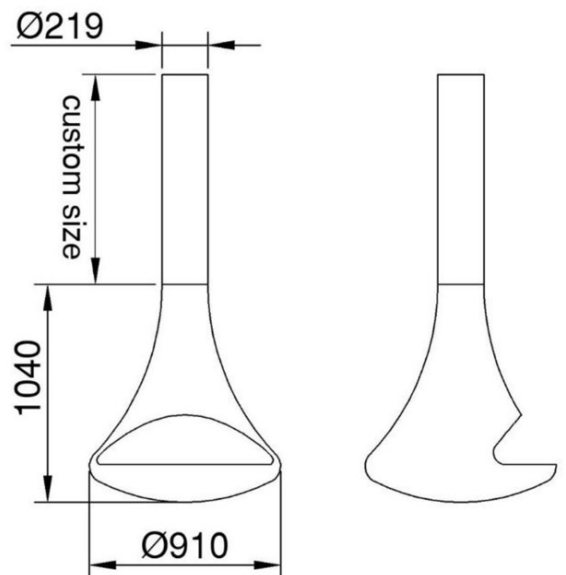

V-100

Size: 100/120cm
Power:9/12kw
Thickness:5mm
Fuel:wood /alcohol /electronic
Chimney:custom size
Material:cold rolled steel
Color:black/white/coffe/silver

X-80

Size: 80/100/120cm
Power:8/10/12kw
Thickness:5mm
Fuel:wood /alcohol /electronic
Chimney:250
Material:cold rolled steel
Color:black/white/coffe/silver

K-115

Size: 115cm
Power: 8kw
Thickness: 5mm
Fuel: wood / alcohol / electronic
Chimney: 219
Material: cold rolled steel
Color: black / white / coffee / silver

0-70

Size: 70/80cm
Power: 8/12kw
Thickness: 5mm
Fuel: wood /alcohol /electronic
Chimney: Ø219mm
Material: cold rolled steel
Color: black/white/coffe/silver

Y-70

Size: 80/100/120cm

Power: 8/10/12kw

Thickness: 5mm

Fuel: wood / alcohol / electronic

Chimney: 250

Material: cold rolled steel

Color: black/white/coffe/silver

C-90

Size: 90/110cm
Power: 8/12kw
Thickness: 5mm
Fuel: wood /alcohol /electronic
Chimney: Ø219mm
Material: cold rolled steel
Color: black/white/coffe/silver

W-80

Size: 70/80/100/120cm
Power: 8/12/20/30kw
Thickness: 5mm
Fuel: wood /alcohol /electronic
Chimney: 250
Material: cold rolled steel
Color: black/white/coffe/silver