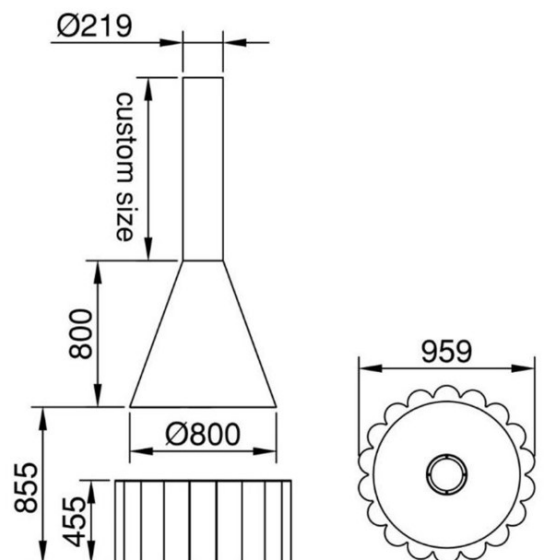

To warm your life

Fireplace & Stove

D-80

Size: 80/100/120cm
Power: 12/20/30kw
Thickness: 5mm
Fuel: wood / alcohol / electronic
Chimney: custom size
Material: cold rolled steel
Color: black/white/coffe/silver

R-80

Size: 80/100/120cm
Power: 8/12/18kw
Thickness: 4mm
Fuel: wood / alcohol / electronic
Chimney: $\text{Ø}219\text{mm}$
Material: cold rolled steel
Color: black/white/coffe/silver

G-80

Size: 80/100/cm
Power: 16/22kw
Thickness: 5mm
Fuel: wood / alcohol / electronic
Chimney: Ø219mm
Material: cold rolled steel
Color: black/white/coffe/silver

B-70

Size: 70/80cm
Power: 6/8kw
Thickness: 5mm
Fuel: wood / alcohol / electronic
Chimney: Ø219mm
Material: cold rolled steel
Color: black/white/coffe/silver

E-120

Size: 80/90/100/110/120cm
Power: 6/8/10/12/14kw
Thickness: 4mm
Fuel: wood / alcohol / electronic
Chimney: Ø219mm
Material: cold rolled steel
Color: black/white/coffe/silver

C-90

Size: 90/110cm
Power: 8/12kw
Thickness: 5mm
Fuel: wood /alcohol /electronic
Chimney: Ø219mm
Material: cold rolled steel
Color: black/white/coffe/silver

W-80

Size: 70/80/100/120cm
Power: 8/12/20/30kw
Thickness: 5mm
Fuel: wood /alcohol /electronic
Chimney: 250
Material: cold rolled steel
Color: black/white/coffe/silver