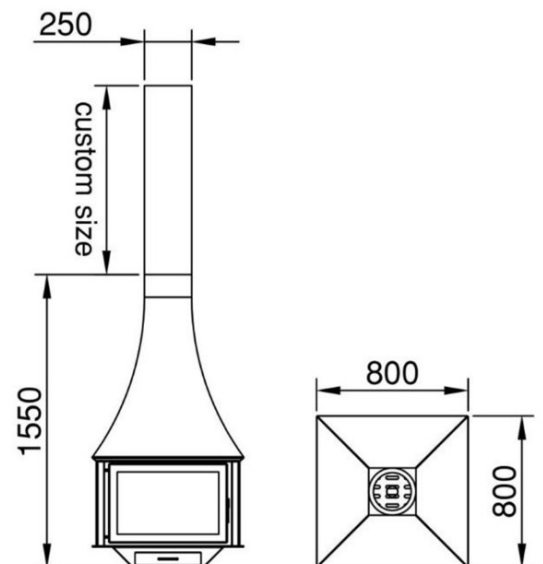

B-70

Size: 70/80cm
Power: 6/8kw
Thickness: 5mm
Fuel: wood / alcohol / electronic
Chimney: Ø219mm
Material: cold rolled steel
Color: black/white/coffe/silver

E-120

Size: 80/90/100/110/120cm
Power: 6/8/10/12/14kw
Thickness: 4mm
Fuel: wood / alcohol / electronic
Chimney: Ø219mm
Material: cold rolled steel
Color: black/white/coffe/silver

H-60

Size: 60/70/80cm
Power: 2/4/4kw
Thickness: 5mm
Fuel: wood / alcohol / electronic
Chimney: None
Material: cold rolled steel
Color: black/white/coffe/silver

Z-90

Size: 90/100/110/120cm
Power:8/10/12/16kw
Thickness:4mm
Fuel:wood /alcohol /electronic
Chimney:Ø219mm
Material:cold rolled steel
Color:black/white/coffe/silver

L-70

Size: 70/80/90cm
Power:10/14/20kw
Thickness:5mm
Fuel:wood /alcohol /electronic
Chimney:250mm
Material:cold rolled steel
Color:black/white/coffe/silver

A-90

Size: 90/120cm
Power: 8/12kw
Thickness: 5mm
Fuel: wood / alcohol / electronic
Chimney: Ø219mm
Material: cold rolled steel
Color: black/white/coffe/silver

C-90

Size: 90/110cm
Power: 8/12kw
Thickness: 5mm
Fuel: wood /alcohol /electronic
Chimney: Ø219mm
Material: cold rolled steel
Color: black/white/coffe/silver

W-80

Size: 70/80/100/120cm
Power: 8/12/20/30kw
Thickness: 5mm
Fuel: wood /alcohol /electronic
Chimney: 250
Material: cold rolled steel
Color: black/white/coffe/silver