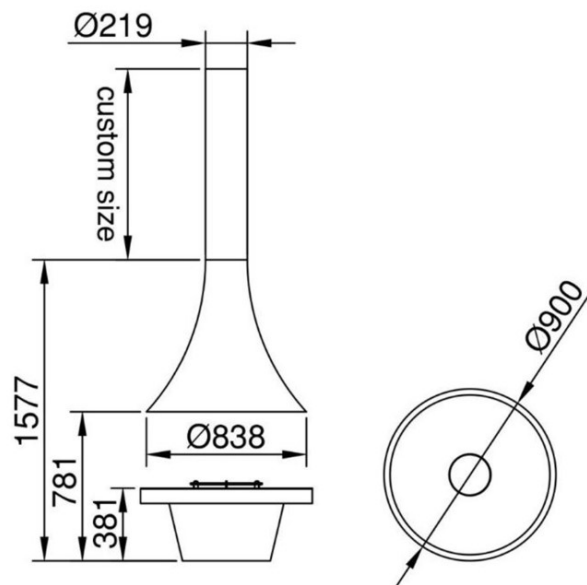

L-70

Size: 70/80/90cm
Power:10/14/20kw
Thickness:5mm
Fuel:wood /alcohol /electronic
Chimney:250mm
Material:cold rolled steel
Color:black/white/coffe/silver

A-90

Size: 90/120cm
Power: 8/12kw
Thickness: 5mm
Fuel: wood / alcohol / electronic
Chimney: Ø219mm
Material: cold rolled steel
Color: black/white/coffe/silver

V-100

Size: 100/120cm
Power:9/12kw
Thickness:5mm
Fuel:wood /alcohol /electronic
Chimney:custom size
Material:cold rolled steel
Color:black/white/coffe/silver

X-80

Size: 80/100/120cm
Power:8/10/12kw
Thickness:5mm
Fuel:wood /alcohol /electronic
Chimney:250
Material:cold rolled steel
Color:black/white/coffe/silver

Y-70

Size: 80/100/120cm

Power: 8/10/12kw

Thickness: 5mm

Fuel: wood / alcohol / electronic

Chimney: 250

Material: cold rolled steel

Color: black/white/coffe/silver

C-90

Size: 90/110cm
Power: 8/12kw
Thickness: 5mm
Fuel: wood /alcohol /electronic
Chimney: Ø219mm
Material: cold rolled steel
Color: black/white/coffe/silver

W-80

Size: 70/80/100/120cm
Power: 8/12/20/30kw
Thickness: 5mm
Fuel: wood /alcohol /electronic
Chimney: 250
Material: cold rolled steel
Color: black/white/coffe/silver