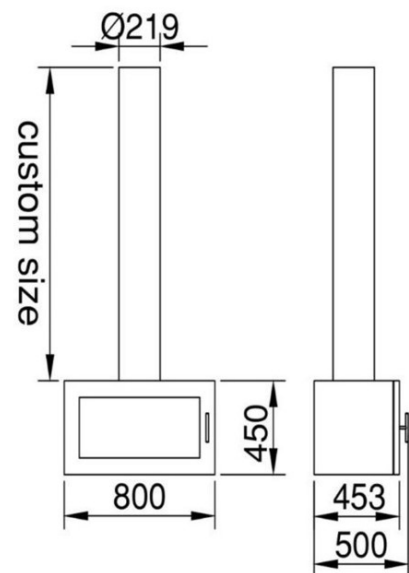

R-80

Size: 80/100/120cm
Power: 8/12/18kw
Thickness: 4mm
Fuel: wood / alcohol / electronic
Chimney: $\text{Ø}219\text{mm}$
Material: cold rolled steel
Color: black/white/coffe/silver

G-80

Size: 80/100/cm
Power: 16/22kw
Thickness: 5mm
Fuel: wood / alcohol / electronic
Chimney: Ø219mm
Material: cold rolled steel
Color: black/white/coffe/silver

B-70

Size: 70/80cm
Power: 6/8kw
Thickness: 5mm
Fuel: wood / alcohol / electronic
Chimney: Ø219mm
Material: cold rolled steel
Color: black/white/coffe/silver

E-120

Size: 80/90/100/110/120cm
Power: 6/8/10/12/14kw
Thickness: 4mm
Fuel: wood / alcohol / electronic
Chimney: Ø219mm
Material: cold rolled steel
Color: black/white/coffe/silver

V-100

Size: 100/120cm
Power:9/12kw
Thickness:5mm
Fuel:wood /alcohol /electronic
Chimney:custom size
Material:cold rolled steel
Color:black/white/coffe/silver

X-80

Size: 80/100/120cm
Power:8/10/12kw
Thickness:5mm
Fuel:wood /alcohol /electronic
Chimney:250
Material:cold rolled steel
Color:black/white/coffe/silver

C-90

Size: 90/110cm
Power: 8/12kw
Thickness: 5mm
Fuel: wood /alcohol /electronic
Chimney: Ø219mm
Material: cold rolled steel
Color: black/white/coffe/silver

W-80

Size: 70/80/100/120cm
Power: 8/12/20/30kw
Thickness: 5mm
Fuel: wood /alcohol /electronic
Chimney: 250
Material: cold rolled steel
Color: black/white/coffe/silver