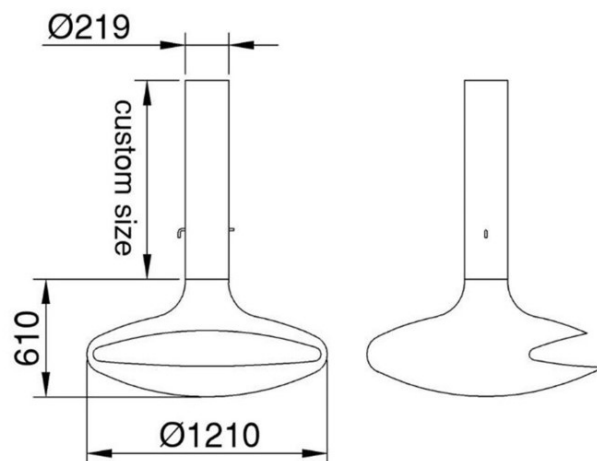

B-70

Size: 70/80cm
Power: 6/8kw
Thickness: 5mm
Fuel: wood / alcohol / electronic
Chimney: Ø219mm
Material: cold rolled steel
Color: black/white/coffe/silver

E-120

Size: 80/90/100/110/120cm
Power: 6/8/10/12/14kw
Thickness: 4mm
Fuel: wood / alcohol / electronic
Chimney: Ø219mm
Material: cold rolled steel
Color: black/white/coffe/silver

H-60

Size: 60/70/80cm
Power: 2/4/4kw
Thickness: 5mm
Fuel: wood / alcohol / electronic
Chimney: None
Material: cold rolled steel
Color: black/white/coffe/silver

Z-90

Size: 90/100/110/120cm
Power:8/10/12/16kw
Thickness:4mm
Fuel:wood /alcohol /electronic
Chimney:Ø219mm
Material:cold rolled steel
Color:black/white/coffe/silver

V-100

Size: 100/120cm
Power:9/12kw
Thickness:5mm
Fuel:wood /alcohol /electronic
Chimney:custom size
Material:cold rolled steel
Color:black/white/coffe/silver

X-80

Size: 80/100/120cm
Power:8/10/12kw
Thickness:5mm
Fuel:wood /alcohol /electronic
Chimney:250
Material:cold rolled steel
Color:black/white/coffe/silver

C-90

Size: 90/110cm
Power: 8/12kw
Thickness: 5mm
Fuel: wood /alcohol /electronic
Chimney: Ø219mm
Material: cold rolled steel
Color: black/white/coffe/silver

W-80

Size: 70/80/100/120cm
Power: 8/12/20/30kw
Thickness: 5mm
Fuel: wood /alcohol /electronic
Chimney: 250
Material: cold rolled steel
Color: black/white/coffe/silver