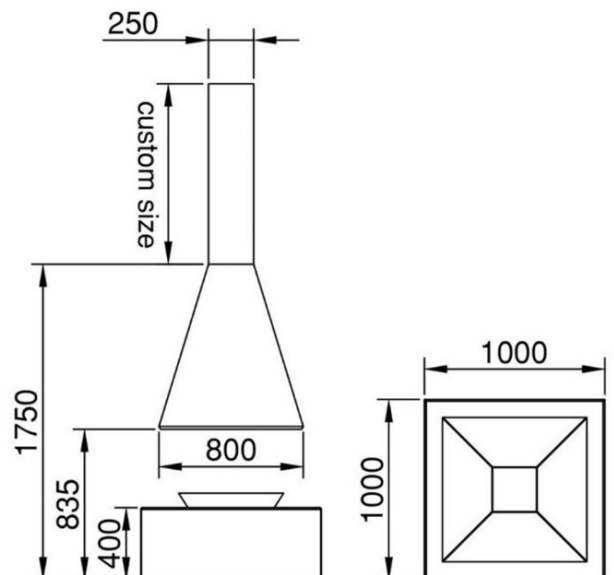

V-100

Size: 100/120cm
Power:9/12kw
Thickness:5mm
Fuel:wood /alcohol /electronic
Chimney:custom size
Material:cold rolled steel
Color:black/white/coffe/silver

X-80

Size: 80/100/120cm
Power:8/10/12kw
Thickness:5mm
Fuel:wood /alcohol /electronic
Chimney:250
Material:cold rolled steel
Color:black/white/coffe/silver

K-115

Size: 115cm
Power: 8kw
Thickness: 5mm
Fuel: wood / alcohol / electronic
Chimney: 219
Material: cold rolled steel
Color: black / white / coffee / silver

0-70

Size: 70/80cm
Power: 8/12kw
Thickness: 5mm
Fuel: wood /alcohol /electronic
Chimney: Ø219mm
Material: cold rolled steel
Color: black/white/coffe/silver

Y-70

Size: 80/100/120cm

Power: 8/10/12kw

Thickness: 5mm

Fuel: wood / alcohol / electronic

Chimney: 250

Material: cold rolled steel

Color: black/white/coffe/silver

C-90

Size: 90/110cm
Power: 8/12kw
Thickness: 5mm
Fuel: wood /alcohol /electronic
Chimney: Ø219mm
Material: cold rolled steel
Color: black/white/coffe/silver

W-80

Size: 70/80/100/120cm
Power: 8/12/20/30kw
Thickness: 5mm
Fuel: wood /alcohol /electronic
Chimney: 250
Material: cold rolled steel
Color: black/white/coffe/silver