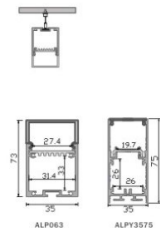

LED Profile ALP063

Technical Data

Length	1m-3m, customized length
Max Strip Width	26mm
Suggested LED Strip	60LED/m
Power	24W/m
CRI	Ra >80, Ra>90, Ra>95
Installation	Suspended
Product Options	Materials Note
Aluminum Channel	AL6063-T5
Diffuser	Opal PC
End Caps	Metal
Mounting Clips	Metal
Hanging Ropes	SS Rope
Connectors	N/A