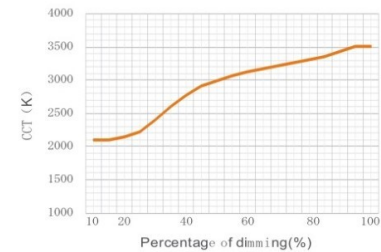

Customized design is warmly welcome, we can realize it according to our customer's requirements.

Model:FLW-2835-24120-DTW

Color temperature	2000K	2500K	2700K	3000K	3500K
Lumen/m	72LM	226LM	395LM	574LM	1470LM
SMD Type	2835				
Power/m	14.4W				
Input voltage	DC24V				
LEDs/m	120				

CCT Curve

Schematic diagram

Installation Diagram

High density

SMD 2110 700LEDs/m

Model:FLW-2110-24700

Color temperature	● 2700K ● 3000K ● 4000K ● 6000K
Lumen/m	1896LM 1934LM 2136LM 1992LM
SMD Type	2110
Input voltage	DC24V
Power/m	24W
LEDs/m	700
CRI(Ra)	90
PCB Width	10mm
Cutttable length	10mm
Working temperature	-25°C ~45°C
Beam angle	120°