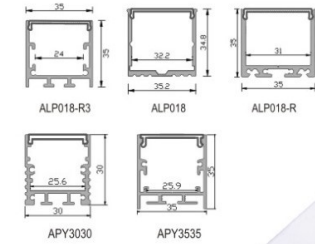

LED Profile ALP018-R3

Technical Data

Length	1m-3m, customized length	
Max Strip Width	24mm	
Suggested LED Strip	60LED/m	
Power	20W/m	
CRI	Ra >80, Ra >90, Ra >95	
Installation	Surface Mounted, Suspended	
Product Options	Materials	Note
Aluminum Channel	AL6063-T5	
Diffuser	Opal PC, Semi Clear PC, Clear PC	
End Caps	Metal	
Mounting Clips	Metal	
Hanging Ropes	SS Rope	
Connectors	Metal 90°, 120°, 180° jointer