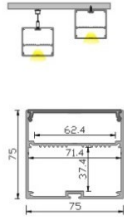

LED Profile ALP057

Technical Data

Length	1m-3m, customized length
Max Strip Width	62mm
Suggested LED Strip	60LED/m(3pcs)
Power	32W/m
CRI	Ra >80, Ra>90, Ra>95
Installation	Surface Mounted, Suspended
Product Options	Materials Note
Aluminum Channel	AL6063-T5
Diffuser	Opal PC
End Caps	Metal
Mounting Clips	Metal
Hanging Ropes	SS Rope
Connectors	N/A