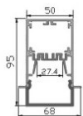

ALP6875-RD