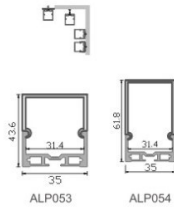

LED Profile ALP053

Technical Data

Length	1m-3m, customized length	
Max Strip Width	30mm	
Suggested LED Strip	60LED/m	
Power	24W/m	
CRI	Ra >80, Ra >90, Ra >95	
Installation	Surface Mounted, Suspended	
Product Options	Materials	Note
Aluminum Channel	AL6063-T5	
Diffuser	Opal PC	
End Caps	Metal	
Mounting Clips	Metal	
Hanging Ropes	SS Rope	
Connectors	N/A