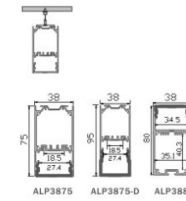

LED Profile ALP3875

Technical Data

Length	1m-3m, customized length
Max Strip Width	27mm
Suggested LED Strip	60LED/m
Power	24W/m
CRI	Ra >80, Ra>90, Ra>95
Installation	Suspended
Product Options	Materials Note
Aluminum Channel	AL6063-T5
Diffuser	Opal PC
End Caps	Metal
Mounting Clips	Metal
Hanging Ropes	SS Rope
Connectors	N/A