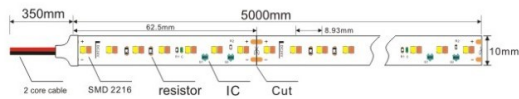

SMD 2216
224LEDs/m CCT Dim to WARM

Model:FLW-2216-24224-DTW