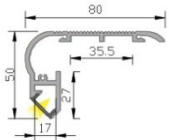

LED Profile ALP024

Technical Data

Length	1m-3m, customized length	
Max Strip Width	12mm	
Suggested LED Strip	120LED/m	
Power	18W/m	
CRI	Ra >80, Ra >90, Ra >95	
Installation	Surface Mounted	
Product Options	Materials	Note
Aluminum Channel	AL6063-T5	
Diffuser	Opal PC, Semi Clear PC, Clear PC	
End Caps	ABS