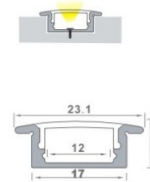

13. Big Power LED Profile for Main Lighting

14. LED Profile for Wall & Ceiling Lighting

LED Profile ALP001

Technical Data

Length	1m-3m, customized length	
Max Strip Width	12mm	
Suggested LED Strip	120LED/m	
Power	12W/m	
CRI	Ra >80, Ra>90, Ra>95	
Installation	Recessed	
Product Options	Materials	Note
Aluminum Channel	AL6063-T5	
Diffuser	PC/PMMA:Opal, Semi Clear, Clear	
End Caps	ABS	
Mounting Clips	Metal	
Hanging Ropes	N/A	
Connectors	N/A	