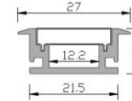

LED Profile ALP033