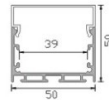

LED Profile ALP046

Technical Data

Length	1m-3m, customized length	
Max Strip Width	38mm	
Suggested LED Strip	60LED/m	
Power	28W/m	
CRI	Ra >80, Ra >90, Ra >95	
Installation	Surface Mounted, Suspended	
Product Options	Materials	Note
Aluminum Channel	AL6063-T5	
Diffuser	Opal PC, Semi Clear PC, Clear PC	
End Caps	Metal	
Mounting Clips	Metal	
Hanging Ropes	SS Rope	
Connectors	Metal 90°, 120°, 180° jointer	

ALP046-RD

LED Profile ALP045

Technical Data

Length	1m-3m, customized length	
Max Strip Width	38mm	
Suggested LED Strip	60LED/m	
Power	28W/m	
CRI	Ra >80, Ra >90, Ra >95	
Installation	Recessed	
Product Options	Materials	Note
Aluminum Channel	AL6063-T5	
Diffuser	Opal PC, Semi Clear PC, Clear PC	
End Caps	Metal	
Mounting Clips	Metal	
Hanging Ropes	N/A	
Connectors	Metal 90°, 120°, 180° jointer