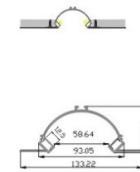

LED Profile AL-D35