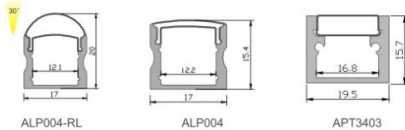

LED Profile ALP004

Technical Data

Length	1m-3m, customized length	
Max Strip Width	12mm	
Suggested LED Strip	60LED/m	
Power	15W/m	
CRI	Ra >80, Ra>90, Ra>95	
Installation	Recessed, Surface Mounted	
Product Options	Materials	Note
Aluminum Channel	AL6063-T5	
Diffuser	Opal PC, Semi Clear PC, Clear PC	
End Caps	ABS	
Mounting Clips	Metal	
Hanging Ropes	N/A	
Connectors	Plastic 90°, 180° jointer