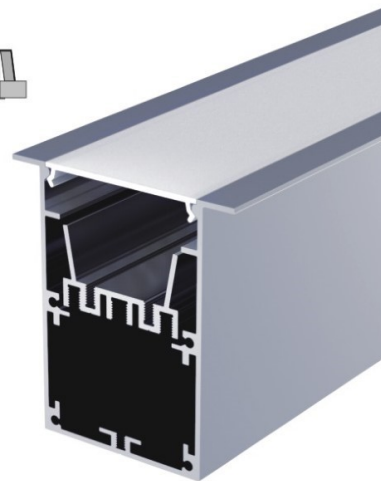

LED Profile ALP5075-R

Technical Data		
Length	1m-3m, customized length	
Max Strip Width	26mm	
Suggested LED Strip	60LED/m	
Power	38W/m	
CRI	Ra >80, Ra>90, Ra>95	
Installation	Surface Mounted, Suspended	
Product Options	Materials	Note
Aluminum Channel	AL6063-T5	
Diffuser	Opal PC	
End Caps	Metal	
Mounting Clips	Metal	
Hanging Ropes	SS Rope	
Connectors	Metal 90°, 120°, 180° jointer	

LED Profile ALP6875-R

Technical Data		
Length	1m-3m, customized length	
Max Strip Width	26mm	
Suggested LED Strip	60LED/m	
Power	38W/m	
CRI	Ra >80, Ra>90, Ra>95	
Installation	Recessed	
Product Options	Materials	Note
Aluminum Channel	AL6063-T5	
Diffuser	Opal PC	
End Caps	Metal	
Mounting Clips	Metal	
Hanging Ropes	N/A	
Connectors	Metal 90°, 120°, 180° jointer	

LED Profile ALP7575-R

Technical Data

Length	1m-3m, customized length	
Max Strip Width	40mm	
Suggested LED Strip	60LED/m	
Power	48W/m	
CRI	Ra >80, Ra>90, Ra>95	
Installation	Surface Mounted, Suspended	
Product Options	Materials	Note
Aluminum Channel	AL6063-T5	
Diffuser	Opal PC	
End Caps	Metal	
Mounting Clips	Metal	
Hanging Ropes	SS Rope	
Connectors	Metal 90°, 120°, 180° jointer	

LED Profile ALP9575-R

Technical Data

Length	1m-3m, customized length	
Max Strip Width	40mm	
Suggested LED Strip	60LED/m	
Power	48W/m	
CRI	Ra >80, Ra>90, Ra>95	
Installation	Recessed	
Product Options	Materials	Note
Aluminum Channel	AL6063-T5	
Diffuser	Opal PC	
End Caps	Metal	
Mounting Clips	Metal	
Hanging Ropes	N/A	
Connectors	Metal 90°, 120°, 180° jointer