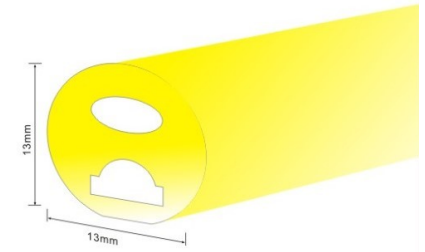

Series	Topview
Model	APD13
Size(mm)	13*13
FPC Width(mm)	6
LEDs/m	180
Power W/m	8
CCT/Color	
CRI(Ra)	>80 >90
IP process	IP65/IP67
Min bending radius(mm)	>30mm
Material	Silicon (UL,SGS)