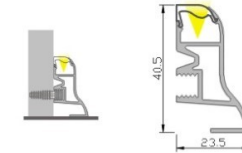

LED Profile APT20

Technical Data

Length	1m-3m, customized length	
Max Strip Width	12mm	
Suggested LED Strip	120LED/m	
Power	30W/m	
CRI	Ra >80, Ra >90, Ra >95	
Installation	Surface Mounted	
Product Options	Materials	Note
Aluminum Channel	AL6063-T5	
Diffuser	Opal PC, Semi Clear PC, Clear PC	
End Caps	Metal	
Mounting Clips	N/A	
Hanging Ropes	N/A	
Connectors	Plastic 90°, 120°, 180° jointer	