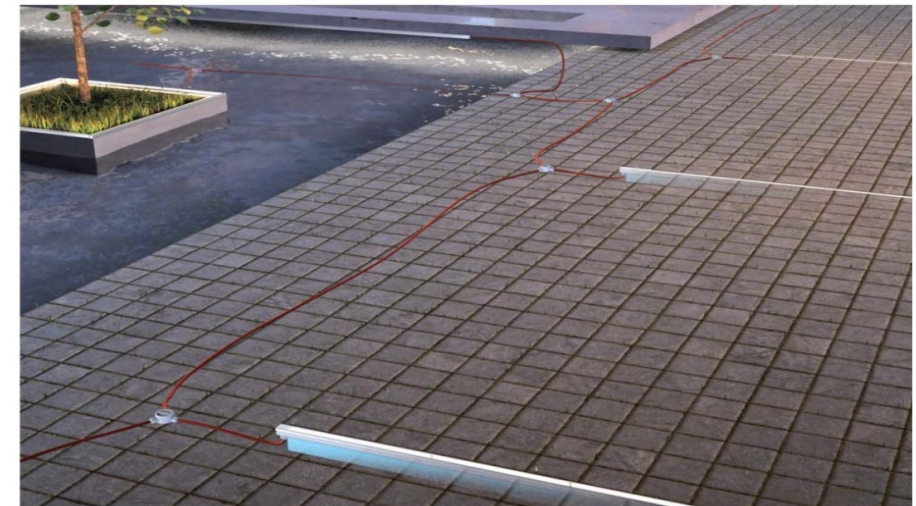

Professional LED linear lights

Multi-functional applications and connection with reflector, frosted diffuser, wall washer, reflective louver, prismatic cover and blind plate. Magic light creates infinite possibilities