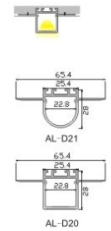

LED Profile AL-D20