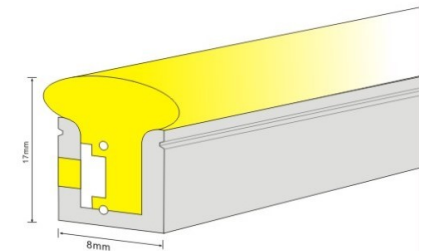

Series	Sideview
Model	AP 0817
Size(mm)	8*17
FPC Width(mm)	8
LEDs/m	120
Power W/m	12
CCT/Color	
CRI(Ra)	>80 >90
IP process	IP65/IP67
Min bending radius(mm)	>30mm
Material	Silicon (UL,SGS)