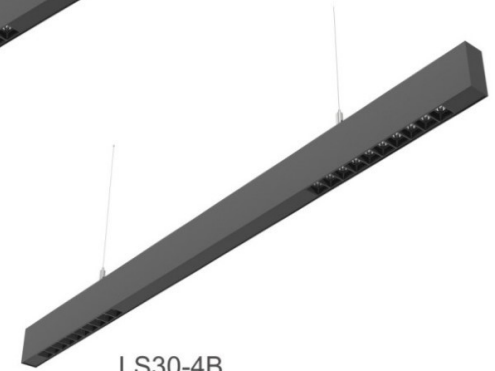

Professional LED linear lights

Multi-functional applications and connection with reflector, frosted diffuser, wall washer, reflective louver, prismatic cover and blind plate. Magic light creates infinite possibilities

LS30-4B