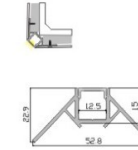

LED Profile AL-D26