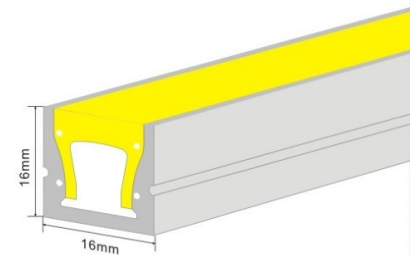

Series	Topview
Model	AP 1616B
Size(mm)	16*16
FPC Width(mm)	10
LEDs/m	120
Power W/m	15
CCT/Color	
CRI(Ra)	>80 >90
IP process	IP65/IP67
Min bending radius(mm)	>30mm
Material	Silicon (UL,SGS)