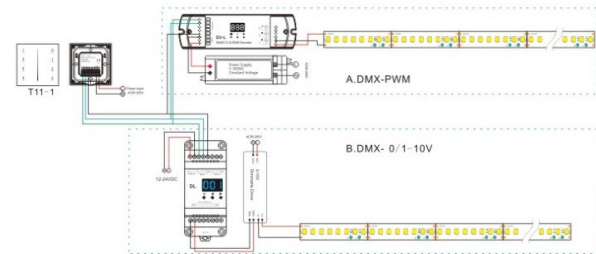

4. DMX Connection