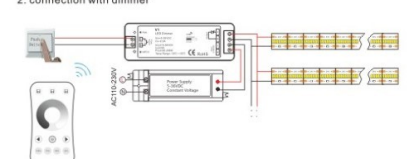

2. connection with dimmer