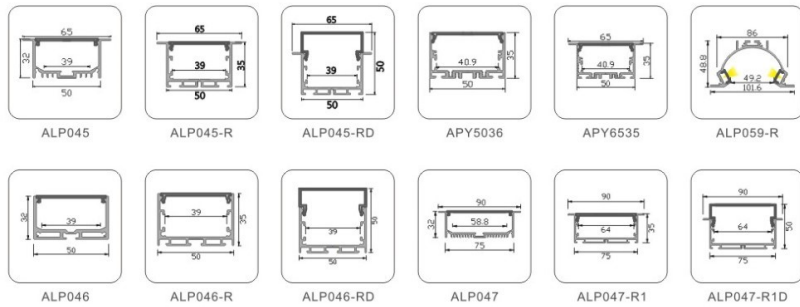

6. LED Profile for Dry-wall

7. LED Profile for Tube Light

8. LED Profile for Step Light

9. LED Profile for Skirting Board

10. LED Profile For Up & Down Lighting

11. LED Profile for Corner

12. Driver-In LED Profile for Main Lighting

13. Big Power LED Profile for Main Lighting

14. LED Profile for Wall & Ceiling Lighting

LED Profile ALP001

Technical Data

Length	1m-3m, customized length	
Max Strip Width	12mm	
Suggested LED Strip	120LED/m	
Power	12W/m	
CRI	Ra >80, Ra>90, Ra>95	
Installation	Recessed	
Product Options	Materials	Note
Aluminum Channel	AL6063-T5	
Diffuser	PC/PMMA:Opal, Semi Clear, Clear	
End Caps	ABS	
Mounting Clips	Metal	
Hanging Ropes	N/A	
Connectors	N/A	