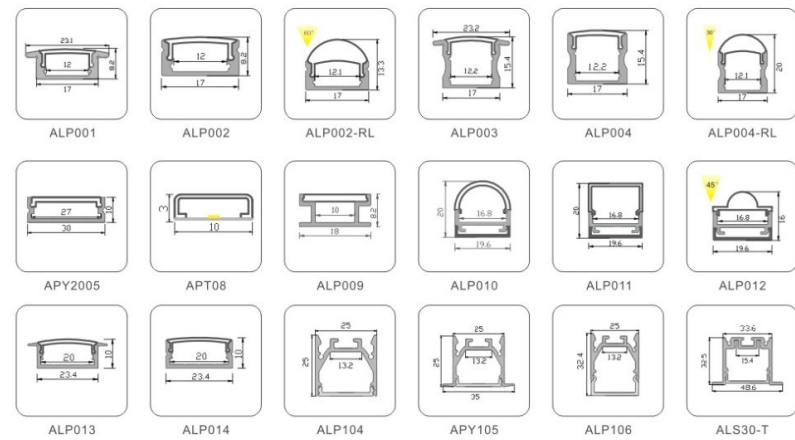

2. LED Profile for Auxiliary Lighting