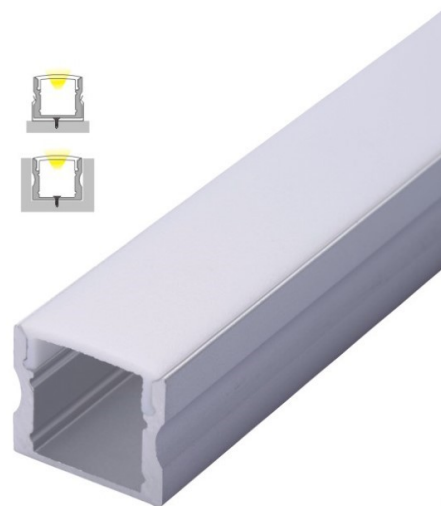

LED Profile ALP004

Technical Data

Length	1m-3m, customized length	
Max Strip Width	12mm	
Suggested LED Strip	60LED/m	
Power	15W/m	
CRI	Ra >80, Ra>90, Ra>95	
Installation	Recessed, Surface Mounted	
Product Options	Materials	Note
Aluminum Channel	AL6063-T5	
Diffuser	Opal PC, Semi Clear PC, Clear PC	
End Caps	ABS	
Mounting Clips	Metal	
Hanging Ropes	N/A	
Connectors	Plastic 90°, 180° jointer