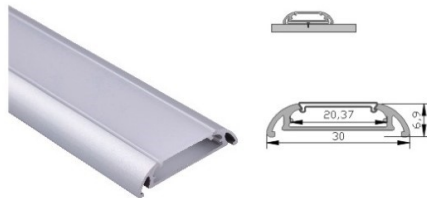

LED Profile APY2601