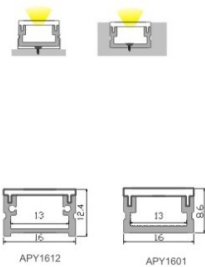

LED Profile APY1612

Technical Data

Length	1m-3m, customized length	
Max Strip Width	12mm	
Suggested LED Strip	120LED/m	
Power	12W/m	
CRI	Ra >80, Ra>90, Ra>95	
Installation	Recessed, Surface Mounted	
Product Options	Materials	Note
Aluminum Channel	AL6063-T5	
Diffuser	Opal PC	
End Caps	Metal	
Mounting Clips	Metal	
Hanging Ropes	N/A	
Connectors	N/A