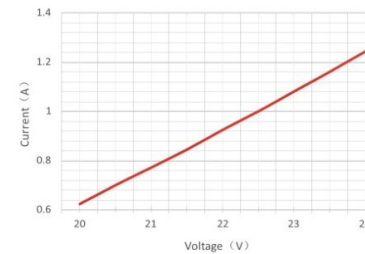

Voltage & Current Curve