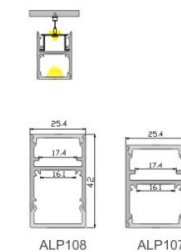

LED Profile ALP107

Technical Data

Length	1m-3m, customized length	
Max Strip Width	16mm	
Suggested LED Strip	120LED/m	
Power	18W/m	
CRI	Ra >80, Ra >90, Ra >95	
Installation	Suspended	
Product Options	Materials	Note
Aluminum Channel	AL6063-T5	
Diffuser	Opal PC, Semi Clear PC, Clear PC	
End Caps	Metal	
Mounting Clips	Metal	
Hanging Ropes	SS Rope	
Connectors	N/A