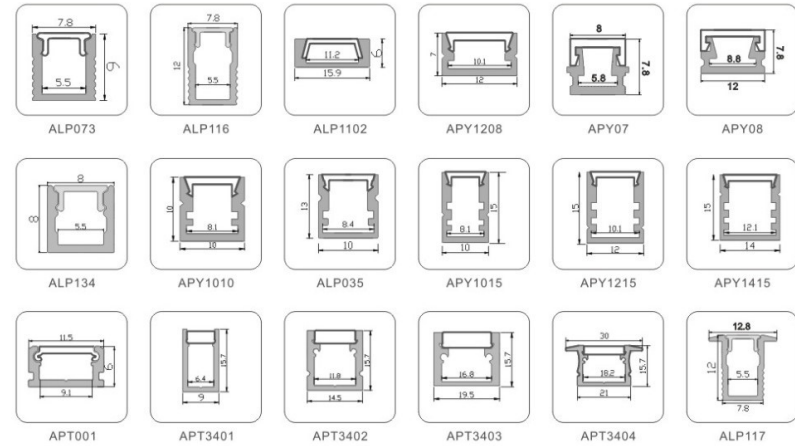

LED ALUMINUM PROFILE LED LINEAR LIGHTING

AL6063-T5 aluminum profile with high-quality surface treatment and three optional colors of black, white and silver.

High light transmission diffuser makes dots free LED linear lighting. Customized size, structure, length and color is warmly welcome.

Support 0-10V, Bluetooth dimming.

1. Mini LED Profile