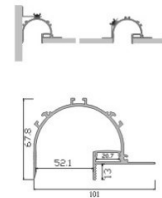

LED Profile AL-C03

Technical Data

Length	1m-3m, customized length	
Max Strip Width	20mm	
Suggested LED Strip	120LED/m	
Power	28W/m	
CRI	Ra >80, Ra>90, Ra>95	
Installation	Recessed	
Product Options	Materials	Note
Aluminum Channel	AL6063-T5	
Diffuser	Opal PC, Semi Clear PC	
End Caps	Metal	
Mounting Clips	Metal	
Hanging Ropes	N/A	
Connectors	N/A