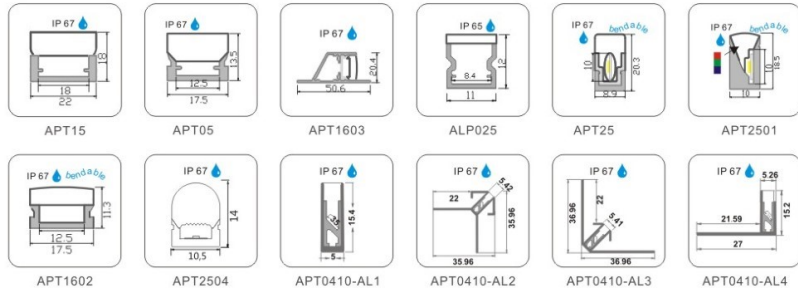

Support 0-10V, Bluetooth dimming.

1. Mini LED Profile

2. LED Profile for Auxiliary Lighting

2.LED Profile for Auxiliary Lighting

3.Waterproof LED Profile

4. Inground LED Profile

5. LED Profile for Wardrobe and Cabinet Light

6. LED Profile for Dry-wall

7. LED Profile for Tube Light

8. LED Profile for Step Light

9. LED Profile for Skirting Board

10. LED Profile For Up & Down Lighting

11. LED Profile for Corner

12. Driver-In LED Profile for Main Lighting