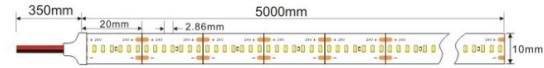

Product Feature

- Excellent color consistency:ONE BIN ONLY
- Refond LED source
- SDCM<3
- CRI : Ra >95,R9 >60
- Flexible design: max 700LED/m
- Uniform lighting, ideal for backlight, various aluminum profiles

Customized design is warmly welcome, we can realize it according to our customer's requirements.

Model:FLW-2110-24350