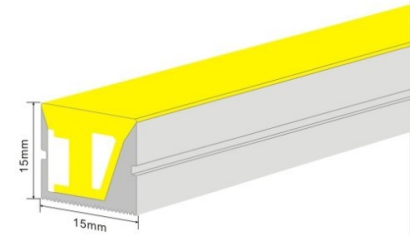

Series	Sideview
Model	NE1515-S
Size(mm)	15*15
FPC Width(mm)	10
LEDs/m	120
Power W/m	12
CCT/Color	
CRI(Ra)	>80 >90
IP process	IP65/IP67
Min bending radius(mm)	>30mm
Material	Silicon (UL,SGS)