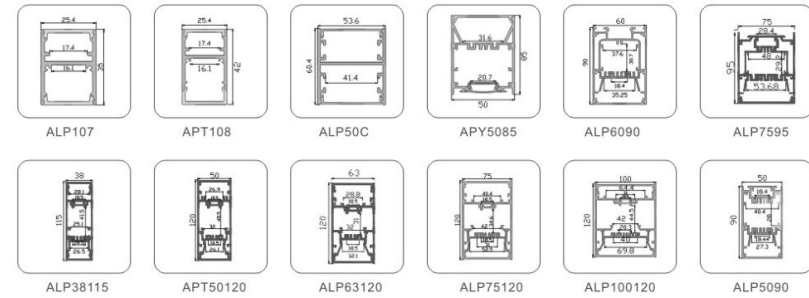

6. LED Profile for Dry-wall

7. LED Profile for Tube Light

8. LED Profile for Step Light

9. LED Profile for Skirting Board

10. LED Profile For Up & Down Lighting

11. LED Profile for Corner

12. Driver-In LED Profile for Main Lighting

13. Big Power LED Profile for Main Lighting

14. LED Profile for Wall & Ceiling Lighting

LED Profile ALP001

Technical Data

Length	1m-3m, customized length	
Max Strip Width	12mm	
Suggested LED Strip	120LED/m	
Power	12W/m	
CRI	Ra >80, Ra>90, Ra>95	
Installation	Recessed	
Product Options	Materials	Note
Aluminum Channel	AL6063-T5	
Diffuser	PC/PMMA:Opal, Semi Clear, Clear	
End Caps	ABS	
Mounting Clips	Metal	
Hanging Ropes	N/A	
Connectors	N/A	