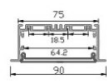

LED Profile ALP9035

Technical Data

Length	1m-3m, customized length
Max Strip Width	60mm
Suggested LED Strip	60LED/m
Power	28W/m
CRI	Ra >80, Ra >90, Ra >95
Installation	Surface Mounted, Suspended
Product Options	Materials Note
Aluminum Channel	AL6063-T5
Diffuser	Opal PC, Semi Clear PC, Clear PC
End Caps	Metal
Mounting Clips	Metal
Hanging Ropes	SS Rope
Connectors	Metal 90°, 120°, 180° jointer

ALP9035

LED Profile ALP7535

Technical Data

Length	1m-3m, customized length
Max Strip Width	60mm
Suggested LED Strip	60LED/m
Power	28W/m
CRI	Ra >80, Ra >90, Ra >95
Installation	Recessed
Product Options	Materials Note
Aluminum Channel	AL6063-T5
Diffuser	Opal PC, Semi Clear PC, Clear PC
End Caps	Metal
Mounting Clips	Metal
Hanging Ropes	SS Rope
Connectors	Metal 90°, 120°, 180° jointer