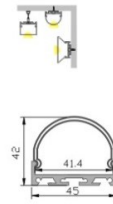

LED Profile ALP066