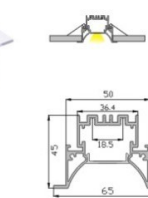

LED Profile ALP6545-C

Technical Data

Length	1m-3m, customized length
Max Strip Width	24mm
Suggested LED Strip	60LED/m
Power	20W/m
CRI	Ra >80, Ra>90, Ra>95
Installation	Recessed
Product Options	Materials Note
Aluminum Channel	AL6063-T5
Diffuser	Opal PC, Clear PC
End Caps	Metal
Mounting Clips	Metal
Hanging Ropes	N/A
Connectors	Metal 90°, 120°, 180° jointer