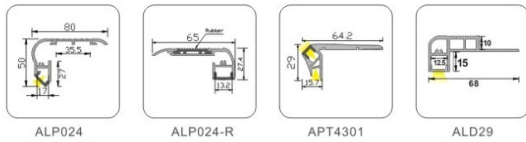

8. LED Profile for Step Light