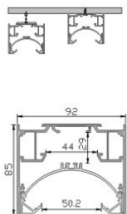

LED Profile ALP8585

Technical Data

Length	1m-3m, customized length	
Max Strip Width	12mm	
Suggested LED Strip	120LED/m(2pcs)	
Power	38W/m	
CRI	Ra >80, Ra >90, Ra >95	
Installation	Surface Mounted, Suspended	
Product Options	Materials	Note
Aluminum Channel	AL6063-T5	
Diffuser	Opal PC, Semi Clear PC, Clear PC	
End Caps	Metal	
Mounting Clips	Metal	
Hanging Ropes	SS Rope	
Connectors	Metal 90°, 120°, 180° jointer