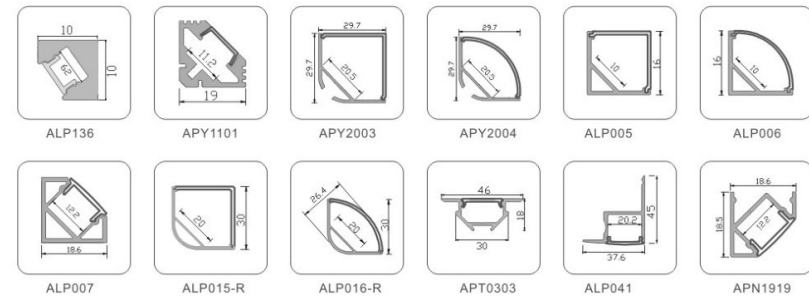

6. LED Profile for Dry-wall

7. LED Profile for Tube Light

8. LED Profile for Step Light

9. LED Profile for Skirting Board

10. LED Profile For Up & Down Lighting

11. LED Profile for Corner

12. Driver-In LED Profile for Main Lighting

13. Big Power LED Profile for Main Lighting

14. LED Profile for Wall & Ceiling Lighting

LED Profile ALP001

Technical Data

Length	1m-3m, customized length	
Max Strip Width	12mm	
Suggested LED Strip	120LED/m	
Power	12W/m	
CRI	Ra >80, Ra>90, Ra>95	
Installation	Recessed	
Product Options	Materials	Note
Aluminum Channel	AL6063-T5	
Diffuser	PC/PMMA:Opal, Semi Clear, Clear	
End Caps	ABS	
Mounting Clips	Metal	
Hanging Ropes	N/A	
Connectors	N/A	