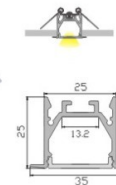

LED Profile ALP105