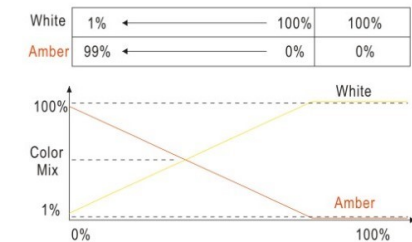

Customized design is warmly welcome, we can realize it according to our customer's requirements.

Model:FLW-2835-24120-DTW

Color temperature	2000K	2500K	2700K	3000K	3500K
Lumen/m	72LM	226LM	395LM	574LM	1470LM
SMD Type	2835				
Power/m	14.4W				
Input voltage	DC24V				
LEDs/m	120				

CCT Curve

Schematic diagram

Installation Diagram

High density

SMD 2110 700LEDs/m

Model:FLW-2110-24700

Color temperature	● 2700K ● 3000K ● 4000K ● 6000K
Lumen/m	1896LM 1934LM 2136LM 1992LM
SMD Type	2110
Input voltage	DC24V
Power/m	24W
LEDs/m	700
CRI(Ra)	90
PCB Width	10mm
Cutttable length	10mm
Working temperature	-25°C ~45°C
Beam angle	120°