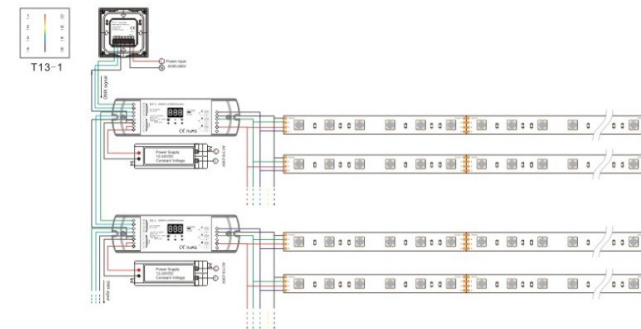

CONNECTION INSTRUCTION

1. Regular connection

2. connection with dimmer

3. connection with CCT controller

4. DMX Connection

5. connection with RGB controller

6. Wiring diagram for DMX512 output

The Neon Lights