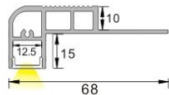

LED Profile AL-D29