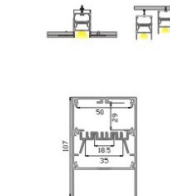

LED Profile ALP60108

Technical Data

Length	1m-3m, customized length
Max Strip Width	34mm
Suggested LED Strip	60LED/m
Power	32W/m
CRI	Ra >80, Ra>90, Ra>95
Installation	Recessed, Surface Mounted, Suspended
Product Options	Materials Note
Aluminum Channel	AL6063-T5
Diffuser	Opal PC
End Caps	Metal
Mounting Clips	Metal
Hanging Ropes	SS Rope
Connectors	Metal 90°, 120°, 180° jointer