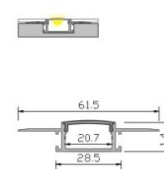

LED Profile AL-D11

Technical Data

Length	1m-3m, customized length	
Max Strip Width	20mm	
Suggested LED Strip	120LED/m	
Power	20W/m	
CRI	Ra >80, Ra>90, Ra>95	
Installation	Recessed	
Product Options	Materials	Note
Aluminum Channel	AL6063-T5	
Diffuser	Opal PC, Semi Clear PC, Clear PC	
End Caps	ABS	
Mounting Clips	N/A	
Hanging Ropes	N/A	
Connectors	Metal 90°, 120°, 180° jointer