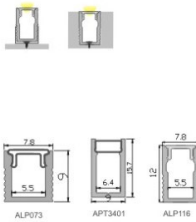

LED Profile ALP116

Technical Data

Length	1m-3m, customized length	
Max Strip Width	5mm	
Suggested LED Strip	120LED/m	
Power	6W/m	
CRI	Ra >80, Ra>90, Ra>95	
Installation	Recessed, Surface Mounted	
Product Options	Materials	Note
Aluminum Channel	AL6063-T5	
Diffuser	Opal PC	
End Caps	ABS	
Mounting Clips	Metal	
Hanging Ropes	N/A	
Connectors	N/A