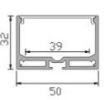

LED Profile ALP046

Technical Data

Length	1m-3m, customized length	
Max Strip Width	38mm	
Suggested LED Strip	60LED/m	
Power	28W/m	
CRI	Ra >80, Ra >90, Ra >95	
Installation	Surface Mounted, Suspended	
Product Options	Materials	Note
Aluminum Channel	AL6063-T5	
Diffuser	Opal PC, Semi Clear PC, Clear PC	
End Caps	Metal	
Mounting Clips	Metal	
Hanging Ropes	SS Rope	
Connectors	Metal 90°, 120°, 180° jointer	

ALP046

LED Profile ALP045

Technical Data

Length	1m-3m, customized length	
Max Strip Width	38mm	
Suggested LED Strip	60LED/m	
Power	28W/m	
CRI	Ra >80, Ra >90, Ra >95	
Installation	Recessed	
Product Options	Materials	Note
Aluminum Channel	AL6063-T5	
Diffuser	Opal PC, Semi Clear PC, Clear PC	
End Caps	Metal	
Mounting Clips	Metal	
Hanging Ropes	N/A	
Connectors	Metal 90°, 120°, 180° jointer