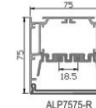

LED Profile ALP7575-R

ALP7575-R