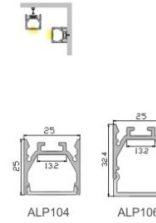

LED Profile ALP104