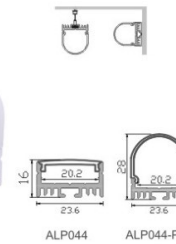

LED Profile ALP044-PC

Technical Data

Length	1m-3m, customized length	
Max Strip Width	20mm	
Suggested LED Strip	120LED/m	
Power	16W/m	
CRI	Ra >80, Ra >90, Ra >95	
Installation	Surface Mounted, Suspended	
Product Options	Materials	Note
Aluminum Channel	AL6063-T5	
Diffuser	Opal PC, Semi Clear PC	
End Caps	ABS	
Mounting Clips	Metal	
Hanging Ropes	SS Rope	
Connectors	N/A