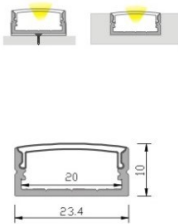

LED Profile ALP014