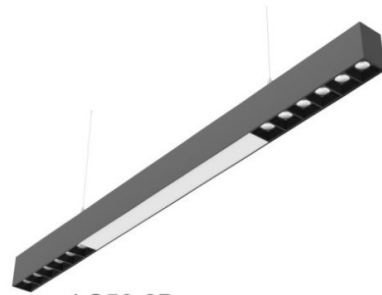

Professional LED linear lights

Multi-functional applications and connection with reflector, frosted diffuser, wall washer, reflective louver, prismatic cover and blind plate. Magic light creates infinite possibilities

LS50-2B