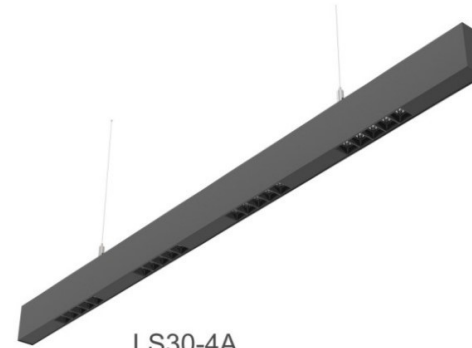

Professional LED linear lights

Multi-functional applications and connection with reflector, frosted diffuser, wall washer, reflective louver, prismatic cover and blind plate. Magic light creates infinite possibilities

LS30-4A