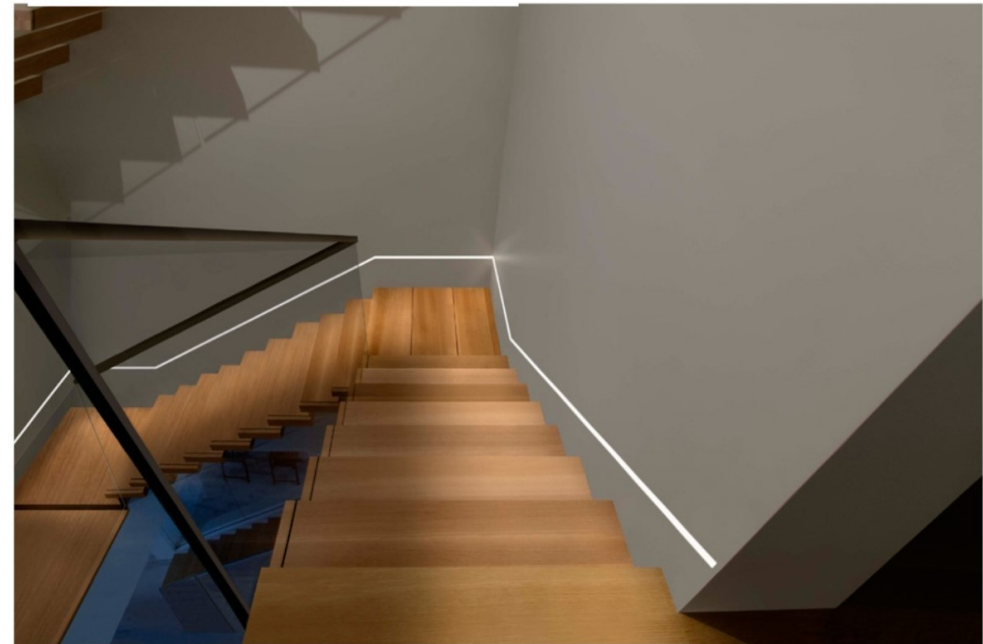

LED Profile AL-C06

Technical Data

Length	1m-3m, customized length	
Max Strip Width	12mm	
Suggested LED Strip	120LED/m	
Power	18W/m	
CRI	Ra >80, Ra >90, Ra >95	
Installation	Recessed	
Product Options	Materials	Note
Aluminum Channel	AL6063-T5	
Diffuser	Opal PC, Semi Clear PC, Clear PC	
End Caps	Metal	
Mounting Clips	Metal	
Hanging Ropes	N/A	
Connectors	Metal 90°, 120°, 180° jointer	

LED Profile AL-C05

Technical Data

Length	1m-3m, customized length	
Max Strip Width	12mm	
Suggested LED Strip	120LED/m	
Power	18W/m	
CRI	Ra >80, Ra >90, Ra >95	
Installation	Recessed	
Product Options	Materials	Note
Aluminum Channel	AL6063-T5	
Diffuser	Opal PC, Semi Clear PC, Clear PC	
End Caps	Metal	
Mounting Clips	Metal	
Hanging Ropes	N/A	
Connectors	Metal 90°, 120°, 180° jointer	

LED Profile AL-D22

Technical Data

Length	1m-3m, customized length	
Max Strip Width	12mm	
Suggested LED Strip	120LED/m	
Power	18W/m	
CRI	Ra >80, Ra >90, Ra >95	
Installation	Recessed	
Product Options	Materials	Note
Aluminum Channel	AL6063-T5	
Diffuser	Opal PC, Semi Clear PC, Clear PC	
End Caps	Metal	
Mounting Clips	Metal	
Hanging Ropes	N/A	
Connectors	N/A	

LED Profile AL-D36

Technical Data

Length	1m-3m, customized length	
Max Strip Width	12mm	
Suggested LED Strip	120LED/m	
Power	18W/m	
CRI	Ra >80, Ra >90, Ra >95	
Installation	Recessed	
Product Options	Materials	Note
Aluminum Channel	AL6063-T5	
Diffuser	N/A	
End Caps	Metal	
Mounting Clips	Metal	
Hanging Ropes	N/A	
Connectors	N/A	

LED Profile APT20

Technical Data