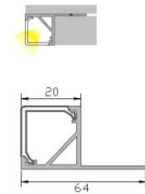

LED Profile AL-D05