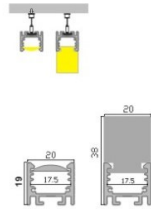

LED Profile AP3820

Technical Data

Length	1m-3m, customized length	
Max Strip Width	16mm	
Suggested LED Strip	120LED/m	
Power	16W/m	
CRI	Ra >80, Ra >90, Ra >95	
Installation	Surface Mounted, Suspended	
Product Options	Materials	Note
Aluminum Channel	AL6063-T5	
Diffuser	Opal PMMA	
End Caps	Metal	
Mounting Clips	N/A	
Hanging Ropes	SS Rope	
Connectors	N/A