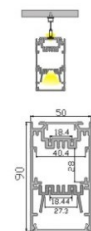

LED Profile ALP5090

Technical Data

Length	1m-3m, customized length	
Max Strip Width	26mm	
Suggested LED Strip	60LED/m(2PCS)	
Power	48W/m	
CRI	Ra >80, Ra >90, Ra >95	
Installation	Suspended	
Product Options	Materials	Note
Aluminum Channel	AL6063-T5	
Diffuser	Opal PC	
End Caps	Metal	
Mounting Clips	Metal	
Hanging Ropes	SS Rope	
Connectors	Metal 90°, 120°, 180° jointer