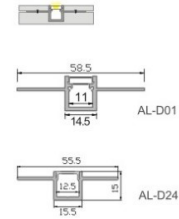

LED Profile AL-D01

Technical Data

Length	1m-3m, customized length	
Max Strip Width	10-12mm	
Suggested LED Strip	120LED/m	
Power	10W/m	
CRI	Ra >80, Ra>90, Ra>95	
Installation	Recessed	
Product Options	Materials	Note
Aluminum Channel	AL6063-T5	
Diffuser	Opal PC	
End Caps	ABS	
Mounting Clips	N/A	
Hanging Ropes	N/A	
Connectors	N/A