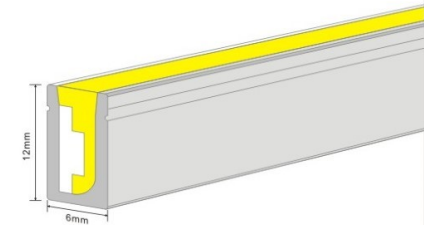

Series	Sideview
Model	AP 0612
Size(mm)	6*12
FPC Width(mm)	8
LEDs/m	120
Power W/m	12
CCT/Color	
CRI(Ra)	>80 >90
IP process	IP65/IP67
Min bending radius(mm)	>30mm
Material	Silicon (UL,SGS)