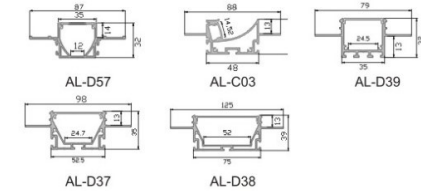

Technical Data

Length	1m-3m,customized length	
Max Strip Width	12-52mm	
Suggested LED Strip	60LED/m	
Power	12-40W/m	
CRI	Ra >80, Ra>90, Ra>95	
Installation	Recessed	
Product Options	Materials	Note
Aluminum Channel	AL6063-T5	
Diffuser	Opal PC	
End Caps	Metal	
Mounting Clips	N/A	
Hanging Ropes	N/A	
Connectors	N/A