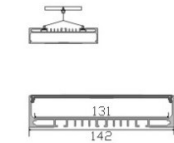

LED Profile APY14232

Technical Data

Length	1m-3m, customized length	
Max Strip Width	130mm	
Suggested LED Strip	60LED/m	
Power	60W/m	
CRI	Ra >80, Ra >90, Ra >95	
Installation	Suspended	
Product Options	Materials	Note
Aluminum Channel	AL6063-T5	
Diffuser	Opal PC	
End Caps	Metal	
Mounting Clips	Metal	
Hanging Ropes	SS Rope	
Connectors	N/A