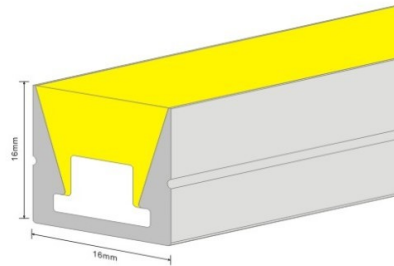

Series	Topview
Model	AP 1616
Size(mm)	16*16
FPC Width(mm)	10
LEDs/m	120
Power W/m	15
CCT/Color	
CRI(Ra)	>80 >90
IP process	IP65/IP67
Min bending radius(mm)	>60mm
Material	Silicon (UL,SGS)