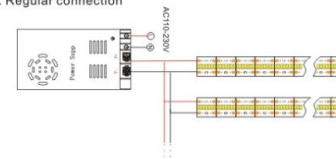

Installation Diagram

1. Regular connection