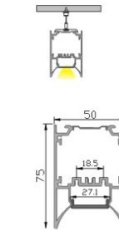

LED Profile ALP5075-C

Technical Data

Length	1m-3m, customized length
Max Strip Width	26mm
Suggested LED Strip	120LED/m
Power	28W/m
CRI	Ra >80, Ra>90, Ra>95
Installation	Suspended
Product Options	Materials Note
Aluminum Channel	AL6063-T5
Diffuser	Opal PC, Clear PC
End Caps	Metal
Mounting Clips	Metal
Hanging Ropes	SS Rope
Connectors	Metal 90°, 120°, 180° jointer