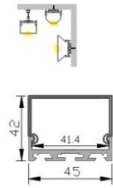

LED Profile ALP065