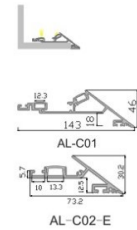

LED Profile AL-C01