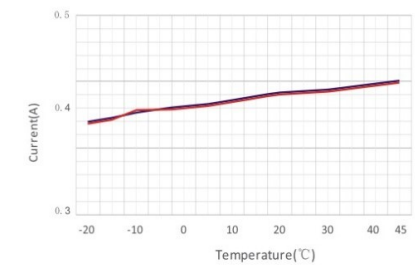

Voltage & Current Curve

Temperature & Current Curve

Installation Diagram

210
lm/w

SMD 2835 180LEDs/m
High Efficiency Constant Current Series

Model:FLW-2835-24180

Color temperature	2700K	3000K	4000K	6000K
Lumen / m	948LM	978LM	1068LM	996LM