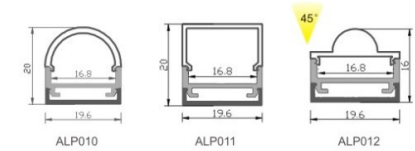

Technical Data

Length	1m-3m, customized length	
Max Strip Width	16mm	
Suggested LED Strip	120LED/m	
Power	15W/m	
CRI	Ra >80, Ra >90, Ra >95	
Installation	Surface Mounted	
Product Options	Materials	Note
Aluminum Channel	AL6063-T5	
Diffuser	Opal PC, Semi Clear PC, Clear PC	
End Caps	ABS	
Mounting Clips	N/A	
Hanging Ropes	N/A	
Connectors	N/A