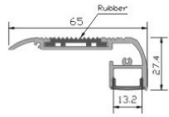

LED Profile ALP024-R