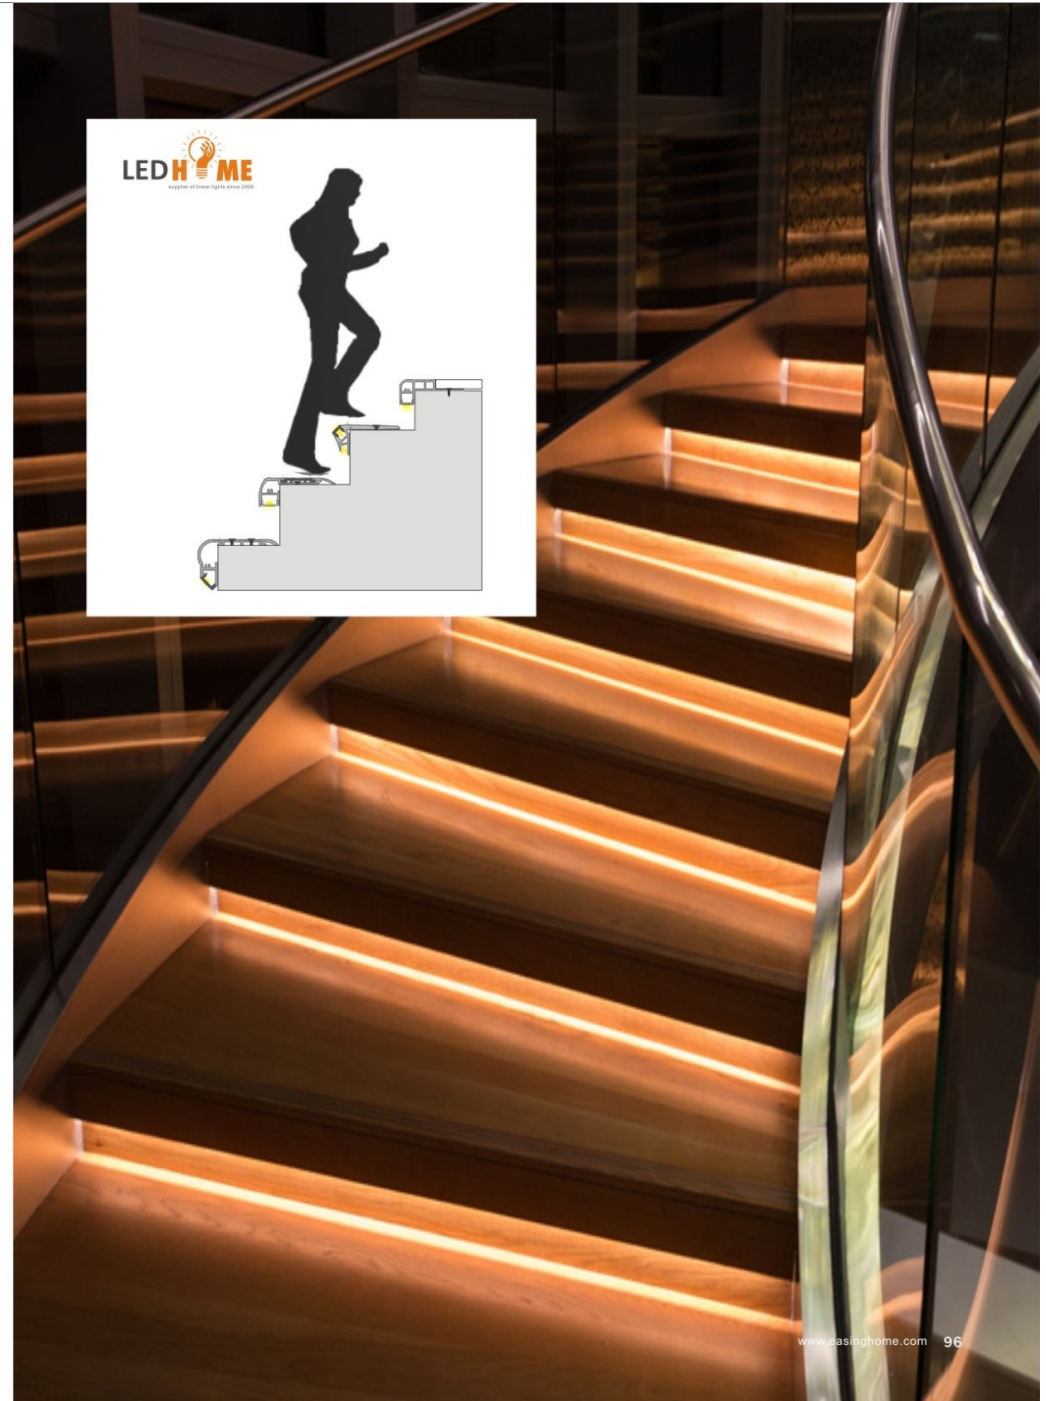

LED Profile ALP024-R

Technical Data

Length	1m-3m, customized length	
Max Strip Width	12mm	
Suggested LED Strip	120LED/m	
Power	18W/m	
CRI	Ra >80, Ra >90, Ra >95	
Installation	Surface Mounted	
Product Options	Materials	Note
Aluminum Channel	AL6063-T5	
Diffuser	Opal PC, Semi Clear PC, Clear PC	
End Caps	ABS	

LED Profile APT4301

Technical Data

Length	1m-3m, customized length	
Max Strip Width	10mm	
Suggested LED Strip	120LED/m	
Power	18W/m	
CRI	Ra >80, Ra >90, Ra >95	
Installation	Surface Mounted	
Product Options	Materials	Note
Aluminum Channel	AL6063-T5	
Diffuser	Opal PC, Semi Clear PC, Clear PC	
End Caps	Metal	

LED Profile AL-D29

Technical Data

Length	1m-3m, customized length	
Max Strip Width	12mm	
Suggested LED Strip	120LED/m	
Power	18W/m	
CRI	Ra >80, Ra >90, Ra >95	
Installation	Surface Mounted	
Product Options	Materials	Note
Aluminum Channel	AL6063-T5	
Diffuser	Opal PC, Semi Clear PC, Clear PC	
End Caps	ABS	

LED Profile ALP024

Technical Data

Length	1m-3m, customized length	
Max Strip Width	12mm	
Suggested LED Strip	120LED/m	
Power	18W/m	
CRI	Ra >80, Ra >90, Ra >95	
Installation	Surface Mounted	
Product Options	Materials	Note
Aluminum Channel	AL6063-T5	
Diffuser	Opal PC, Semi Clear PC, Clear PC	
End Caps	ABS