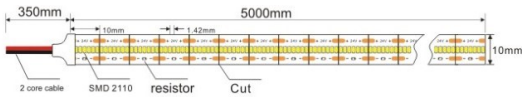

High density

SMD 2110 700LEDs/m

Model:FLW-2110-24700

Color temperature	● 2700K ● 3000K ● 4000K ● 6000K
Lumen/m	1896LM 1934LM 2136LM 1992LM
SMD Type	2110
Input voltage	DC24V
Power/m	24W
LEDs/m	700
CRI(Ra)	90
PCB Width	10mm
Cutttable length	10mm
Working temperature	-25°C ~45°C
Beam angle	120°

Product Feature

- Excellent color consistency:ONE BIN ONLY
- Refond LED source
- SDCM<3
- CRI : Ra >95,R9 >60
- Flexible design: max 700LED/m
- Uniform lighting, ideal for backlight, various aluminum profiles

Customized design is warmly welcome, we can realize it according to our customer's requirements.

Model:FLW-2110-24350

Color temperature	● 2700K ● 3000K ● 4000K ● 6000K
Lumen/m	948LM 969LM 1068LM 996LM
SMD Type	2110
LEDs/m	350
Input voltage	DC24V
Power/m	12W

Voltage & Current Curve

Temperature & Current Curve

Installation Diagram

1. Regular connection

2. connection with dimmer