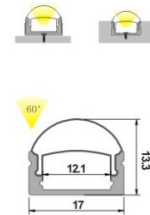

LED Profile ALP002-RL