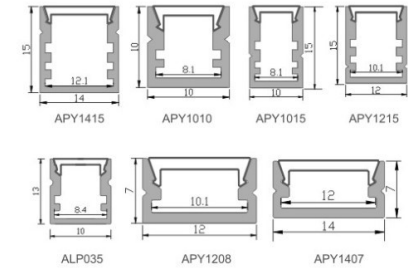

LED Profile APY1415

Technical Data

Length	1m-3m, customized length	
Max Strip Width	8mm	
Suggested LED Strip	120LED/m	
Power	8W/m	
CRI	Ra >80, Ra>90, Ra>95	
Installation	Recessed, Surface Mounted	
Product Options	Materials	Note
Aluminum Channel	AL6063-T5	
Diffuser	Opal PC, Semi Clear PC, Clear PC	
End Caps	ABS	
Mounting Clips	Metal	
Hanging Ropes	N/A	
Connectors	N/A