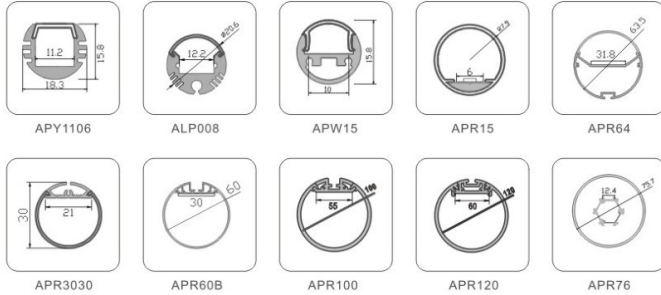

Support 0-10V, Bluetooth dimming.

1. Mini LED Profile

2. LED Profile for Auxiliary Lighting

2.LED Profile for Auxiliary Lighting

3.Waterproof LED Profile

4. Inground LED Profile

5. LED Profile for Wardrobe and Cabinet Light

6. LED Profile for Dry-wall

7. LED Profile for Tube Light

8. LED Profile for Step Light

9. LED Profile for Skirting Board

10. LED Profile For Up & Down Lighting

11. LED Profile for Corner

12. Driver-In LED Profile for Main Lighting