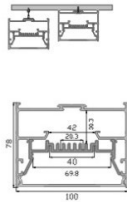

LED Profile ALP10078

Technical Data

Length	1m-3m, customized length	
Max Strip Width	68mm	
Suggested LED Strip	60LED/m	
Power	48W/m	
CRI	Ra >80, Ra >90, Ra >95	
Installation	Surface Mounted, Suspended	
Product Options	Materials	Note
Aluminum Channel	AL6063-T5	
Diffuser	Opal PC	
End Caps	Metal	
Mounting Clips	Metal	
Hanging Ropes	SS Rope	
Connectors	Metal 90°, 120°, 180° jointer