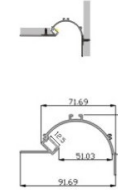

LED Profile AL-D34