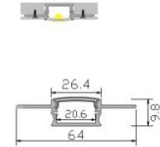

LED Profile AL-D06