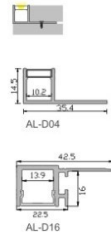

LED Profile AL-D04