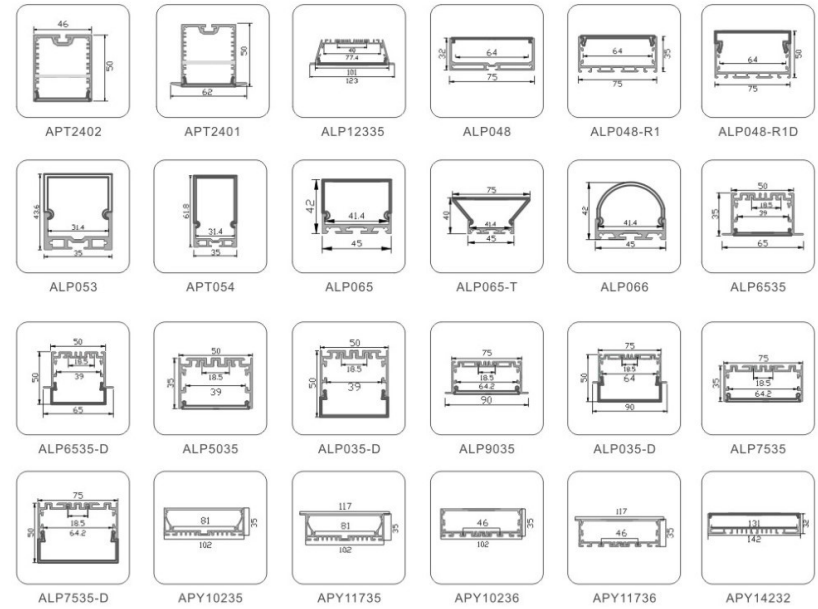

6. LED Profile for Dry-wall

7. LED Profile for Tube Light

8. LED Profile for Step Light

9. LED Profile for Skirting Board

10. LED Profile For Up & Down Lighting

11. LED Profile for Corner

12. Driver-In LED Profile for Main Lighting

13. Big Power LED Profile for Main Lighting

14. LED Profile for Wall & Ceiling Lighting

LED Profile ALP001

Technical Data

Length	1m-3m, customized length	
Max Strip Width	12mm	
Suggested LED Strip	120LED/m	
Power	12W/m	
CRI	Ra >80, Ra>90, Ra>95	
Installation	Recessed	
Product Options	Materials	Note
Aluminum Channel	AL6063-T5	
Diffuser	PC/PMMA:Opal, Semi Clear, Clear	
End Caps	ABS	
Mounting Clips	Metal	
Hanging Ropes	N/A	
Connectors	N/A	