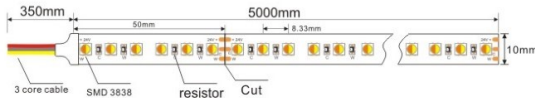

Installation Diagram

1. Regular connection

2. connection with dimmer

CCT

**SMD 3838
 120LEDs/m CCT**

Model:FLW-3838-24120-CCT

Color temperature	● WW	● CW	● WW+CW
Lumen/m	892LM	860LM	1710LM

SMD Type	3838
Input voltage	DC24V
Power/m	20W
LEDs/m	120
CRI(Ra)	80
PCB Width	10mm
Cutttable length	50mm
Working temperature	-25°C ~45°C
Beam angle	120°

Product Feature

3838SMD CCT LED Component which is dual chips in one LED has smaller size of 4.1*3.8*1.1mm. the super brightness has given perfect performance on LED linear light.

- More flexibility: max 120LED -180LED for single row LED strip.
- High output Lumen: 40-50lm per LED, IF=60mA.
- 3838SMD RGB full color is coming soon.