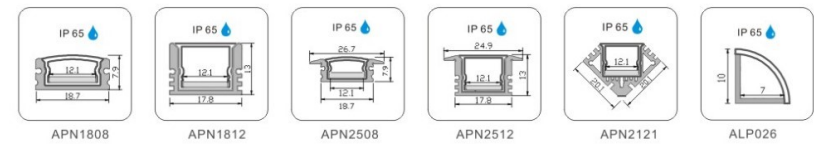

Support 0-10V, Bluetooth dimming.

1. Mini LED Profile

2. LED Profile for Auxiliary Lighting

2.LED Profile for Auxiliary Lighting

3.Waterproof LED Profile

4. Inground LED Profile

5. LED Profile for Wardrobe and Cabinet Light