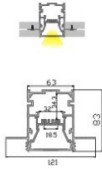

LED Profile AL-D23