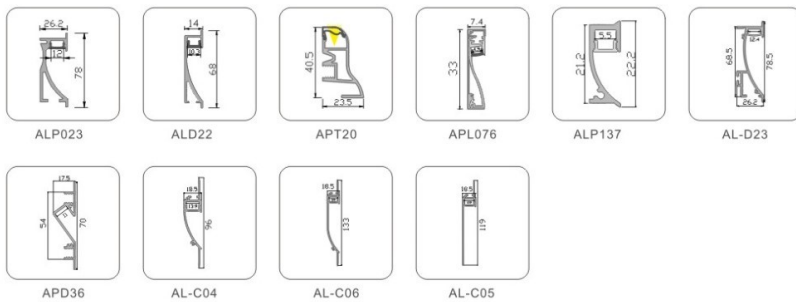

6. LED Profile for Dry-wall

7. LED Profile for Tube Light

8. LED Profile for Step Light

9. LED Profile for Skirting Board

10. LED Profile For Up & Down Lighting

11. LED Profile for Corner

12. Driver-In LED Profile for Main Lighting

13. Big Power LED Profile for Main Lighting

14. LED Profile for Wall & Ceiling Lighting

LED Profile ALP001

Technical Data

Length	1m-3m, customized length	
Max Strip Width	12mm	
Suggested LED Strip	120LED/m	
Power	12W/m	
CRI	Ra >80, Ra>90, Ra>95	
Installation	Recessed	
Product Options	Materials	Note
Aluminum Channel	AL6063-T5	
Diffuser	PC/PMMA:Opal, Semi Clear, Clear	
End Caps	ABS	
Mounting Clips	Metal	
Hanging Ropes	N/A	
Connectors	N/A	