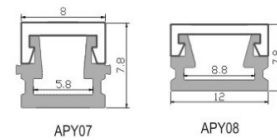

LED Profile APY07

Technical Data

Length	1m-3m, customized length	
Max Strip Width	5.8mm	
Suggested LED Strip	120LED/m	
Power	6W/m	
CRI	Ra >80, Ra>90, Ra>95	
Installation	Surface Mounted	
Product Options	Materials	Note
Aluminum Channel	AL6063-T5	
Diffuser	Opal PC	
End Caps	ABS	
Mounting Clips	Metal	
Hanging Ropes	N/A	
Connectors	N/A