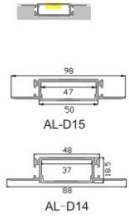

LED Profile AL-D14