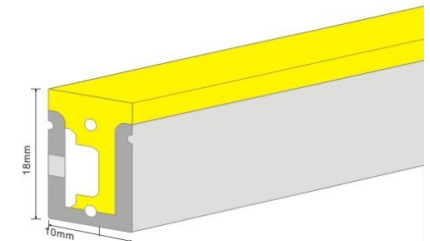

Series	Sideview
Model	AP 1018
Size(mm)	10*18
FPC Width(mm)	10
LEDs/m	60
Power W/m	14.4
CCT/Color	
CRI(Ra)	>80 >90
IP process	IP65/IP67
Min bending radius(mm)	>60mm
Material	Silicon (UL,SGS)