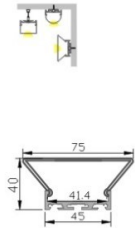

LED Profile ALP065-T