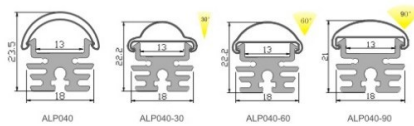

LED Profile ALP040

Technical Data

Length	1m-3m, customized length	
Max Strip Width	12mm	
Suggested LED Strip	120LED/m	
Power	18W/m	
CRI	Ra >80, Ra>90, Ra>95	
Installation	Recessed, Surface Mounted	
Product Options	Materials	Note
Aluminum Channel	AL6063-T5	
Diffuser	PC/PMMA:Opal, Semi Clear, Clear	
End Caps	ABS	
Mounting Clips	Metal	
Hanging Ropes	N/A	
Connectors	N/A