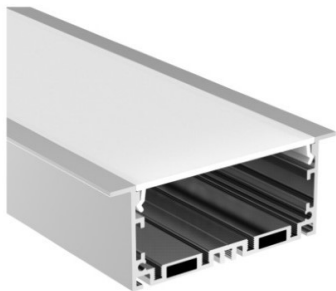

APY535

ALP045

ALP045-R

ALP045-RD

LED Profile ALP9035

Technical Data

Length	1m-3m, customized length
Max Strip Width	60mm
Suggested LED Strip	60LED/m
Power	28W/m
CRI	Ra >80, Ra >90, Ra >95
Installation	Surface Mounted, Suspended
Product Options	Materials Note
Aluminum Channel	AL6063-T5
Diffuser	Opal PC, Semi Clear PC, Clear PC
End Caps	Metal
Mounting Clips	Metal
Hanging Ropes	SS Rope
Connectors	Metal 90°, 120°, 180° jointer