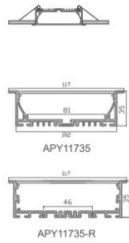

LED Profile APY11735