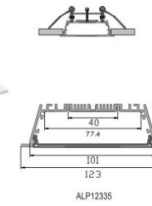

LED Profile ALP12335