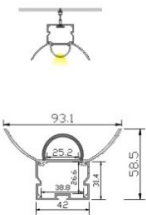

LED Profile APY9358