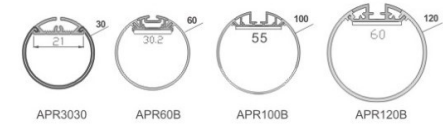

Technical Data

Length	1m-3m, customized length	
Max Strip Width	20/30/55/60mm	
Suggested LED Strip	60LED/m	
Power	15/20/30/40W/m	
CRI	Ra >80, Ra>90, Ra>95	
Installation	Surface Mounted, Suspended	
Product Options	Materials	Note
Aluminum Channel	AL6063-T5	
Diffuser	Opal PC, Semi Clear PC,	
End Caps	ABS	
Mounting Clips	Metal	
Hanging Ropes	SS Rope	
Connectors	N/A