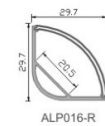

LED Profile ALP016-R

Technical Data

Length	1m-3m, customized length	
Max Strip Width	20mm	
Suggested LED Strip	60LED/m	
Power	20W/m	
CRI	Ra >80, Ra>90, Ra>95	
Installation	Surface Mounted, Suspended	
Product Options	Materials	Note
Aluminum Channel	AL6063-T5	
Diffuser	Opal PC, Semi Clear PC, Clear PC	
End Caps	ABS	
Mounting Clips	Metal	
Hanging Ropes	SS Rope	
Connectors	Plastic 90°, 180° jointer