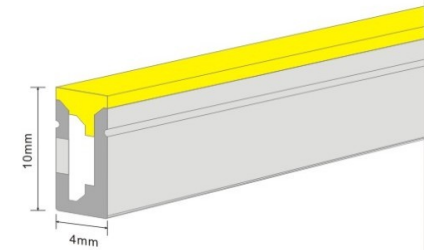

霓虹灯系列

Series	Sideview
Model	AP 0410
Size(mm)	4*10
FPC Width(mm)	6
LEDs/m	180
Power W/m	8
CCT/Color	 
CRI(Ra)	>80 >90
IP process	IP65/IP67
Min bendin gradius(mm)	>30mm
Material	Silicon (UL,SGS)

Series	Sideview
Model	AP 0612
Size(mm)	6*12
FPC Width(mm)	8
LEDs/m	120
Power W/m	12
CCT/Color	 
CRI(Ra)	>80 >90
IP process	IP65/IP67
Min bending radius(mm)	>30mm
Material	Silicon (UL,SGS)