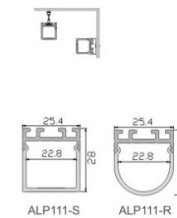

LED Profile ALP111-S

Technical Data

Length	1m-3m, customized length	
Max Strip Width	22mm	
Suggested LED Strip	120LED/m	
Power	16W/m	
CRI	Ra >80, Ra >90, Ra >95	
Installation	Surface Mounted, Suspended	
Product Options	Materials	Note
Aluminum Channel	AL6063-T5	
Diffuser	Opal PC	
End Caps	ABS	
Mounting Clips	Metal	
Hanging Ropes	SS Rope	
Connectors	N/A