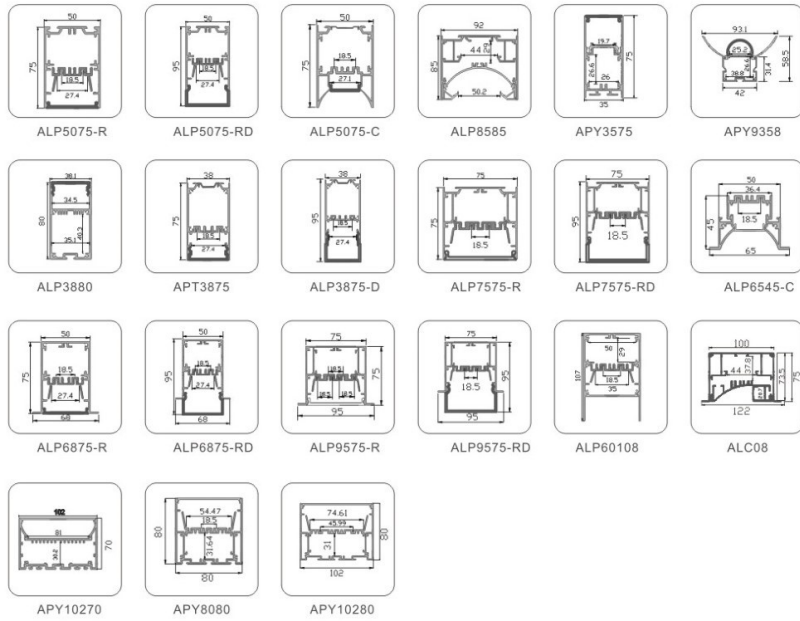

6. LED Profile for Dry-wall

7. LED Profile for Tube Light

8. LED Profile for Step Light

9. LED Profile for Skirting Board

10. LED Profile For Up & Down Lighting

11. LED Profile for Corner

12. Driver-In LED Profile for Main Lighting