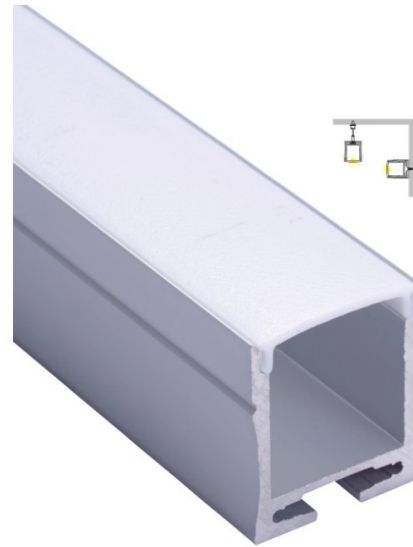

LED Profile ALP039

Technical Data

Length	1m-3m, customized length	
Max Strip Width	12mm	
Suggested LED Strip	120LED/m	
Power	15W/m	
CRI	Ra >80, Ra>90, Ra>95	
Installation	Surface Mounted	
Product Options	Materials	Note
Aluminum Channel	AL6063-T5	
Diffuser	PC/PMMA:Opal, Semi Clear, Clear	
End Caps	ABS	
Mounting Clips	Metal	
Hanging Ropes	N/A	
Connectors	N/A