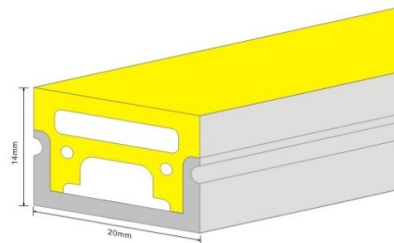

Series	Topview
Model	AP 2014
Size(mm)	20*14
FPC Width(mm)	12
LEDs/m	120
Power W/m	18
CCT/Color	
CRI(Ra)	>80 >90
IP process	IP65/IP67
Min bending radius(mm)	>60mm
Material	Silicon (UL,SGS)