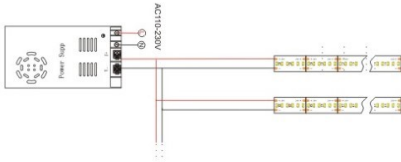

CONNECTION INSTRUCTION

1. Regular connection