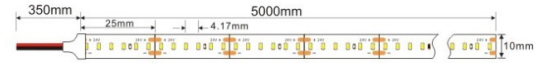

Model:FLW-2110-24240