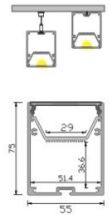

LED Profile ALP056

Technical Data

Length	1m-3m, customized length
Max Strip Width	28mm
Suggested LED Strip	60LED/m(2pcs)
Power	30W/m
CRI	Ra >80, Ra>90, Ra>95
Installation	Surface Mounted, Suspended
Product Options	Materials Note
Aluminum Channel	AL6063-T5
Diffuser	Opal PC
End Caps	Metal
Mounting Clips	Metal
Hanging Ropes	SS Rope
Connectors	N/A