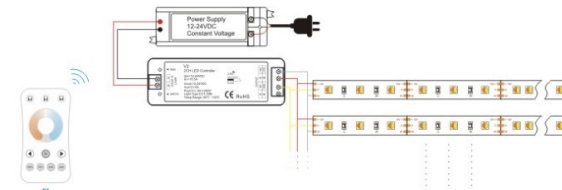

Installation Diagram