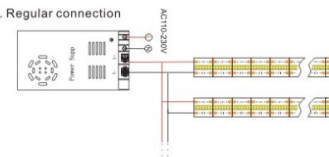

Installation Diagram

1. Regular connection