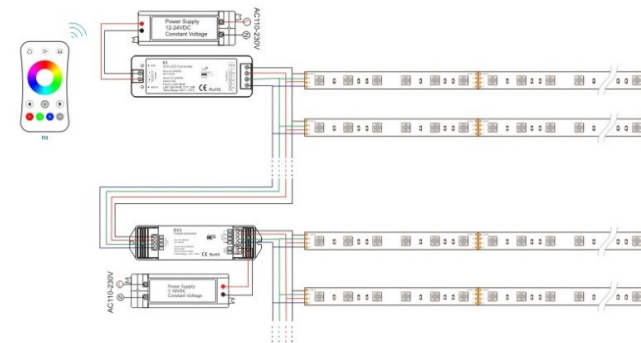

CONNECTION INSTRUCTION

1. Regular connection

2. connection with dimmer

3. connection with CCT controller

4. DMX Connection

5. connection with RGB controller

6. Wiring diagram for DMX512 output

The Neon Lights