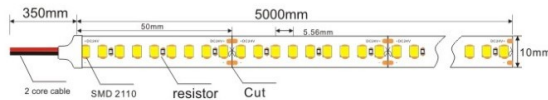

Voltage & Current Curve

Temperature & Current Curve

Installation Diagram

210
lm/w

SMD 2835 180LEDs/m
High Efficiency Constant Current Series

Model:FLW-2835-24180

Color temperature	2700K	3000K	4000K	6000K
Lumen / m	948LM	978LM	1068LM	996LM

SMD Type	2835
Input voltage	DC24V
Power/m	20W
LEDs/m	180
CRI(Ra)	80
PCB Width	10mm
Cutttable length	50mm
Working temperature	-25℃~45℃
Beam angle	120°

Product Feature

- High efficiency upto 210lm/w
- Max lumen 4000lm/meter
- Ra > 80, Ra 90 optional
- Constant Voltage, Constant Current 24V