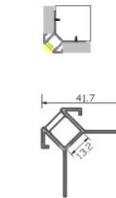

LED Profile AL-D02