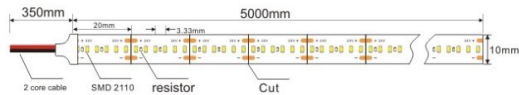

SMD 2110 300LEDs/m

Model:FLW-2110-24300