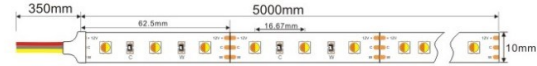

Product Feature

3838SMD CCT LED Component which is dual chips in one LED has smaller size of 4.1*3.8*1.1mm. the super brightness has given perfect performance on LED linear light.

- More flexibility: max 120LED -180LED for single row LED strip.
- High output Lumen: 40-50lm per LED, IF=60mA.
- 3838SMD RGB full color is coming soon.

Customized design is warmly welcome, we can realize it according to our customer's requirements.

Model:FLW-3838-12060-CCT