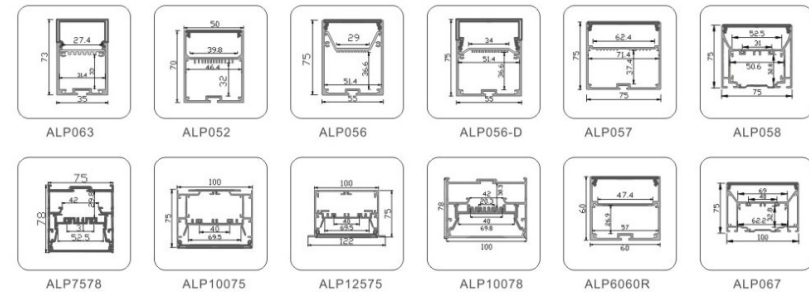

6. LED Profile for Dry-wall

7. LED Profile for Tube Light

8. LED Profile for Step Light

9. LED Profile for Skirting Board

10. LED Profile For Up & Down Lighting

11. LED Profile for Corner

12. Driver-In LED Profile for Main Lighting