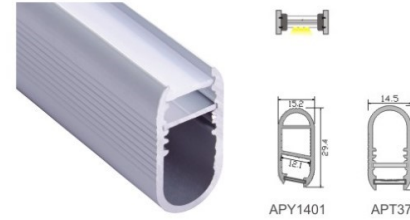

LED Profile APT37