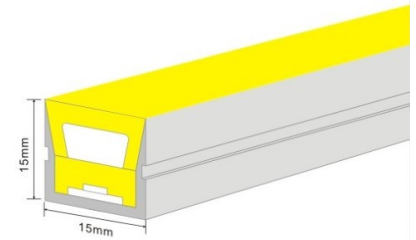

Series	Topview
Model	NE 1515
Size(mm)	15*15
FPC Width(mm)	10
LEDs/m	120
Power W/m	15
CCT/Color	
CRI(Ra)	>80 >90
IP process	IP65/IP67
Min bending radius(mm)	>30mm
Material	Silicon (UL,SGS)