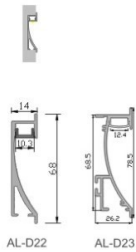

LED Profile AL-D22