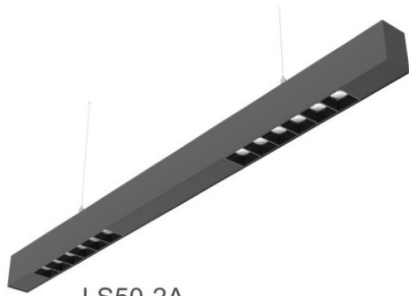

Professional LED linear lights

Multi-functional applications and connection with reflector, frosted diffuser, wall washer, reflective louver, prismatic cover and blind plate. Magic light creates infinite possibilities