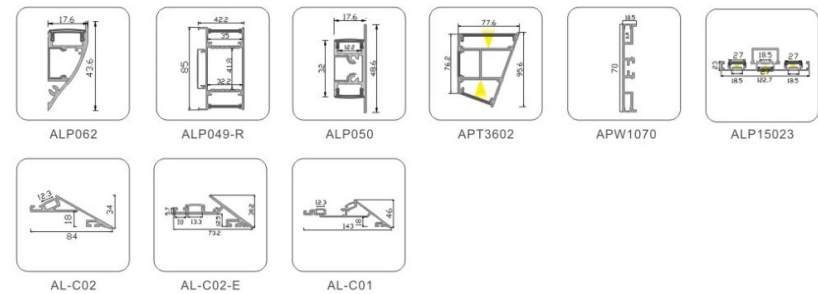

14. LED Profile for Wall & Ceiling Lighting