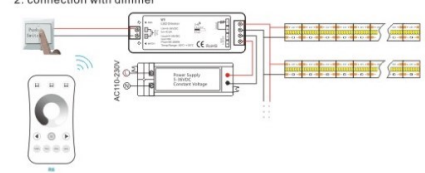

2. connection with dimmer