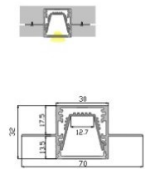

LED Profile ALP3030-R