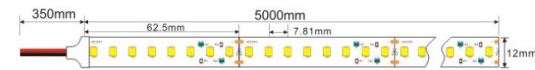

Model:FLW-2835-24128

Color temperature	2700K	3000K	4000K	6000K
Lumen / m	2934LM	3956LM	3024LM	2980LM

SMD Type	2835
LEDs/m	128
Input voltage	DC/CC24V
Power/m	18W