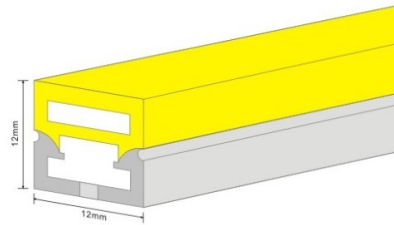

Series	Topview
Model	AP 1212
Size(mm)	12*12
FPC Width(mm)	8
LEDs/m	120
Power W/m	12
CCT/Color	
CRI(Ra)	>80 >90
IP process	IP65/IP67
Min bending radius(mm)	>30mm
Material	Silicon (UL,SGS)