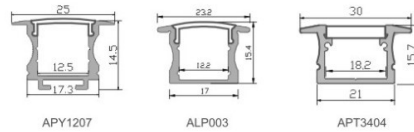

LED Profile ALP003

Technical Data

Length	1m-3m, customized length	
Max Strip Width	12mm	
Suggested LED Strip	60LED/m	
Power	15W/m	
CRI	Ra >80, Ra>90, Ra>95	
Installation	Recessed	
Product Options	Materials	Note
Aluminum Channel	AL6063-T5	
Diffuser	PC/PMMA:Opal, Semi Clear, Clear	
End Caps	Metal	
Mounting Clips	SS	
Hanging Ropes	N/A	
Connectors	N/A