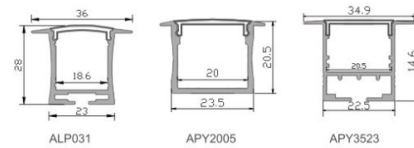

LED Profile ALP031

Technical Data

Length	1m-3m, customized length	
Max Strip Width	18mm	
Suggested LED Strip	60LED/m	
Power	18W/m	
CRI	Ra >80, Ra>90, Ra>95	
Installation	Recessed	
Product Options	Materials	Note
Aluminum Channel	AL6063-T5	
Diffuser	Opal PC, Semi Clear PC, Clear PC	
End Caps	ABS	
Mounting Clips	Metal	
Hanging Ropes	N/A	
Connectors	N/A