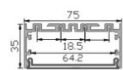

ALP048-R1

ALP7535