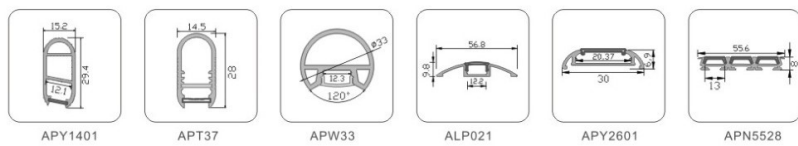

Support 0-10V, Bluetooth dimming.

1. Mini LED Profile

2. LED Profile for Auxiliary Lighting

2.LED Profile for Auxiliary Lighting

3.Waterproof LED Profile

4. Inground LED Profile

5. LED Profile for Wardrobe and Cabinet Light