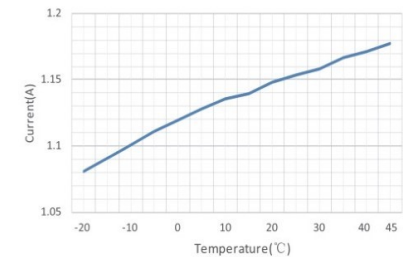

Temperature & Current Curve