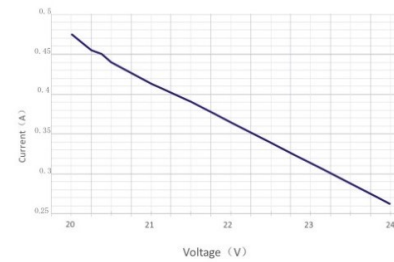

Voltage & Current Curve