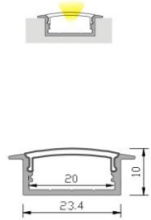

LED Profile ALP013