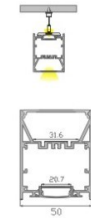

LED Profile APY5085

Technical Data

Length	1m-3m, customized length	
Max Strip Width	31mm, 20mm	
Suggested LED Strip	60LED/m(2PCS)	
Power	48W/m	
CRI	Ra >80, Ra >90, Ra >95	
Installation	Suspended	
Product Options	Materials	Note
Aluminum Channel	AL6063-T5	
Diffuser	Opal PC	
End Caps	Metal	
Mounting Clips	Metal	
Hanging Ropes	SS Rope	
Connectors	Metal 90°, 120°, 180° jointer