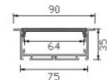

APY535

ALP045

ALP045-R

ALP045-RD

LED Profile ALP9035

Technical Data

Length	1m-3m, customized length
Max Strip Width	60mm
Suggested LED Strip	60LED/m
Power	28W/m
CRI	Ra >80, Ra >90, Ra >95
Installation	Surface Mounted, Suspended
Product Options	Materials Note
Aluminum Channel	AL6063-T5
Diffuser	Opal PC, Semi Clear PC, Clear PC
End Caps	Metal
Mounting Clips	Metal
Hanging Ropes	SS Rope
Connectors	Metal 90°, 120°, 180° jointer