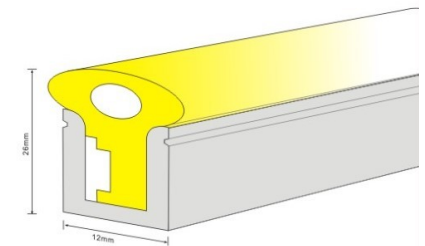

Series	Sideview
Model	AP 1226
Size(mm)	12*26
FPC Width(mm)	12
LEDs/m	60
Power W/m	15
CCT/Color	
CRI(Ra)	>80 >90
IP process	IP65/IP67
Min bending radius(mm)	>30mm
Material	Silicon (UL,SGS)