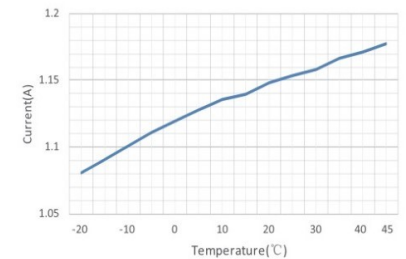

Temperature & Current Curve