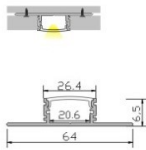

LED Profile AL-D07