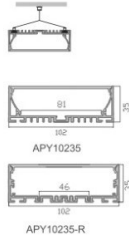

ALP048-R1

ALP048-R1D

ALP7535

ALP7535-D

LED Profile APY10235

Technical Data

Length	1m-3m, customized length	
Max Strip Width	80mm	
Suggested LED Strip	60LED/m	
Power	42W/m	
CRI	Ra >80, Ra >90, Ra >95	
Installation	Suspended	
Product Options	Materials	Note
Aluminum Channel	AL6063-T5	
Diffuser	Opal PC	
End Caps	Metal	
Mounting Clips	Metal	
Hanging Ropes	SS Rope	
Connectors	N/A	