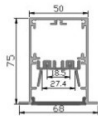

ALP5075-R

ALP5075-RD

LED Profile ALP6875-R

Technical Data		
Length	1m-3m, customized length	
Max Strip Width	26mm	
Suggested LED Strip	60LED/m	
Power	38W/m	
CRI	Ra >80, Ra>90, Ra>95	
Installation	Recessed	
Product Options	Materials	Note
Aluminum Channel	AL6063-T5	
Diffuser	Opal PC	
End Caps	Metal	
Mounting Clips	Metal	
Hanging Ropes	N/A	
Connectors	Metal 90°, 120°, 180° jointer	