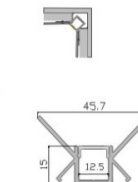

LED Profile AL-D25

Technical Data

Length	1m-3m, customized length	
Max Strip Width	12mm	
Suggested LED Strip	120LED/m	
Power	12W/m	
CRI	Ra >80, Ra >90, Ra >95	
Installation	Recessed	
Product Options	Materials	Note
Aluminum Channel	AL6063-T5	
Diffuser	Opal PC, Semi Clear PC, Clear PC	
End Caps	ABS	
Mounting Clips	N/A	
Hanging Ropes	N/A	
Connectors	N/A