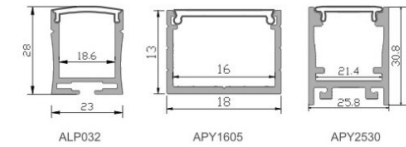

LED Profile ALP032

Technical Data

Length	1m-3m, customized length	
Max Strip Width	16-20mm	
Suggested LED Strip	60LED/m	
Power	18W/m	
CRI	Ra >80, Ra>90, Ra>95	
Installation	Surface Mounted	
Product Options	Materials	Note
Aluminum Channel	AL6063-T5	
Diffuser	Opal PC, Semi Clear PC, Clear PC	
End Caps	ABS	
Mounting Clips	Metal	
Hanging Ropes	N/A	
Connectors	N/A