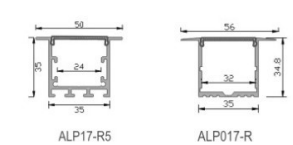

LED Profile ALP17-R5

Technical Data

Length	1m-3m, customized length	
Max Strip Width	24mm	
Suggested LED Strip	60LED/m	
Power	20W/m	
CRI	Ra >80, Ra >90, Ra >95	
Installation	Recessed	
Product Options	Materials	Note
Aluminum Channel	AL6063-T5	
Diffuser	Opal PC, Semi Clear PC, Clear PC	
End Caps	Metal	
Mounting Clips	Metal	
Hanging Ropes	N/A	
Connectors	Metal 90°, 120°, 180° jointer