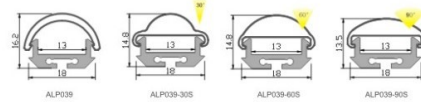

LED Profile ALP039

Technical Data

Length	1m-3m, customized length	
Max Strip Width	12mm	
Suggested LED Strip	120LED/m	
Power	15W/m	
CRI	Ra >80, Ra>90, Ra>95	
Installation	Surface Mounted	
Product Options	Materials	Note
Aluminum Channel	AL6063-T5	
Diffuser	PC/PMMA:Opal, Semi Clear, Clear	
End Caps	ABS	
Mounting Clips	Metal	
Hanging Ropes	N/A	
Connectors	N/A