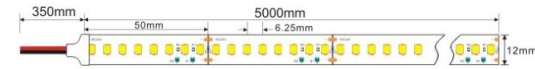

Model:FLW-2835-24160

Color temperature	2700K	3000K	4000K	6000K
Lumen / m	3423LM	3456LM	3540LM	3468LM

SMD Type	2835
LEDs/m	160
Input voltage	DC/CC24V
Power/m	21W