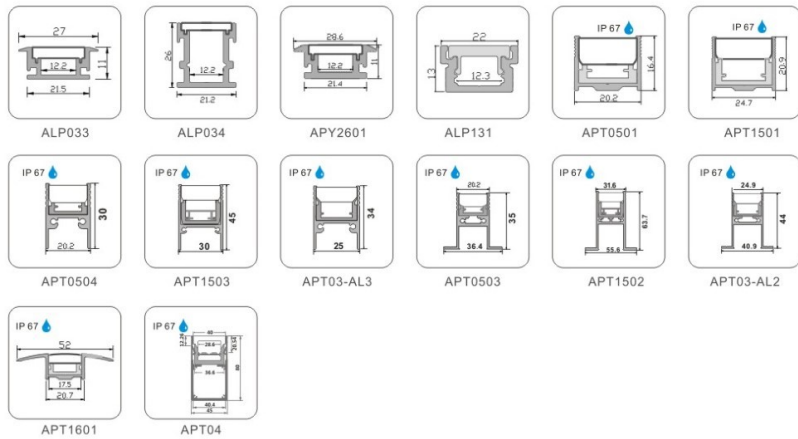

Support 0-10V, Bluetooth dimming.

1. Mini LED Profile

2. LED Profile for Auxiliary Lighting

2.LED Profile for Auxiliary Lighting

3.Waterproof LED Profile

4. Inground LED Profile

5. LED Profile for Wardrobe and Cabinet Light

6. LED Profile for Dry-wall

7. LED Profile for Tube Light

8. LED Profile for Step Light

9. LED Profile for Skirting Board

10. LED Profile For Up & Down Lighting

11. LED Profile for Corner

12. Driver-In LED Profile for Main Lighting