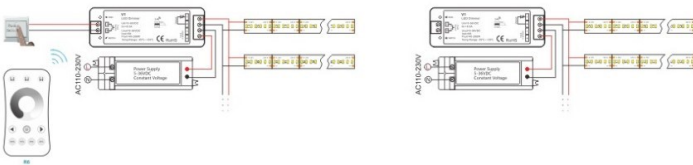

CONNECTION INSTRUCTION

1. Regular connection

2. connection with dimmer

3. connection with CCT controller

4. DMX Connection

5. connection with RGB controller

6. Wiring diagram for DMX512 output

The Neon Lights