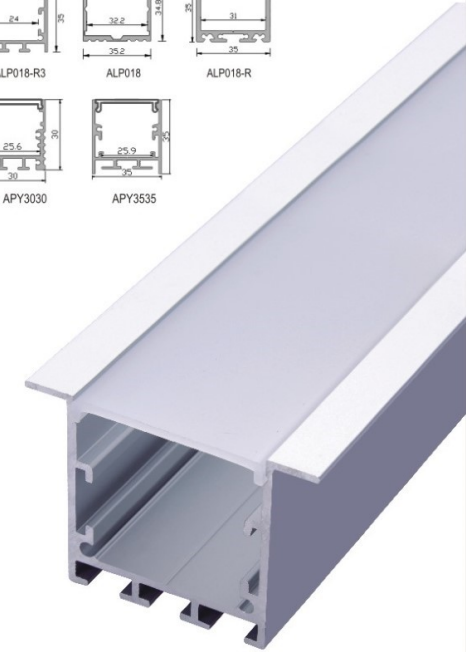

LED Profile ALP018-R3

Technical Data

Length	1m-3m, customized length	
Max Strip Width	24mm	
Suggested LED Strip	60LED/m	
Power	20W/m	
CRI	Ra >80, Ra >90, Ra >95	
Installation	Surface Mounted, Suspended	
Product Options	Materials	Note
Aluminum Channel	AL6063-T5	
Diffuser	Opal PC, Semi Clear PC, Clear PC	
End Caps	Metal	
Mounting Clips	Metal	
Hanging Ropes	SS Rope	
Connectors	Metal 90°, 120°, 180° jointer