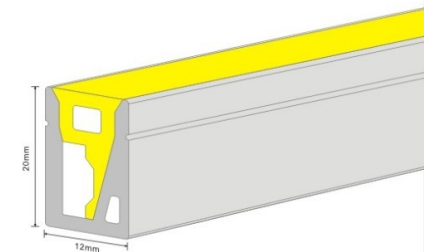

Series	Sideview
Model	AP 302
Size(mm)	12*20
FPC Width(mm)	10
LEDs/m	60
Power W/m	14.4
CCT/Color	
CRI(Ra)	>80 >90
IP process	IP65/IP67
Min bending radius(mm)	>60mm
Material	Silicon (UL,SGS)