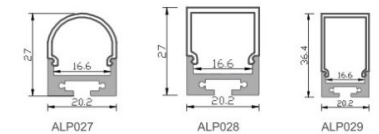

Technical Data

Length	1m-3m, customized length	
Max Strip Width	16mm	
Suggested LED Strip	60LED/m	
Power	18W/m	
CRI	Ra >80, Ra >90, Ra >95	
Installation	Surface Mounted, Suspended	
Product Options	Materials	Note
Aluminum Channel	AL6063-T5	
Diffuser	Opal PC, Semi Clear PC, Clear PC	
End Caps	Metal	
Mounting Clips	Metal	
Hanging Ropes	SS Rope	
Connectors	N/A