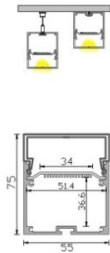

LED Profile ALP056-D

Technical Data

Length	1m-3m, customized length
Max Strip Width	34mm
Suggested LED Strip	60LED/m(2pcs)
Power	30W/m
CRI	Ra >80, Ra>90, Ra>95
Installation	Surface Mounted, Suspended
Product Options	Materials Note
Aluminum Channel	AL6063-T5
Diffuser	Opal PC
End Caps	Metal
Mounting Clips	Metal
Hanging Ropes	SS Rope
Connectors	N/A