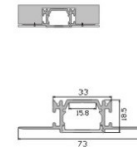

LED Profile AL-D13

Technical Data

Length	1m-3m, customized length	
Max Strip Width	15mm	
Suggested LED Strip	72LED/m	
Power	20W/m	
CRI	Ra >80, Ra>90, Ra>95	
Installation	Recessed	
Product Options	Materials	Note
Aluminum Channel	AL6063-T5	
Diffuser	Opal PC, Semi Clear PC, Clear PC	
End Caps	Metal	
Mounting Clips	N/A	
Hanging Ropes	N/A	
Connectors	Metal 90°, 120°, 180° jointer