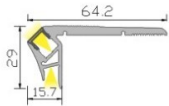

LED Profile APT4301