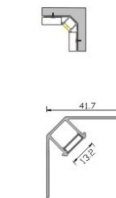

LED Profile AL-D03