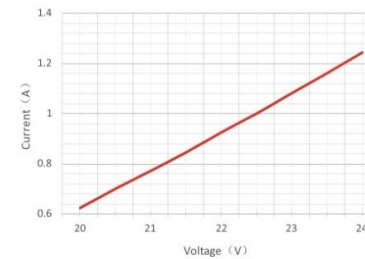

Voltage & Current Curve