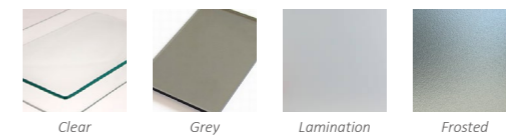

Glass finish