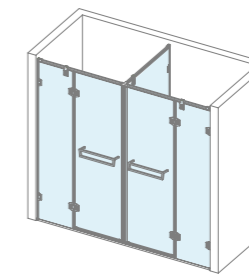

Stainless steel frame, handles, hinges
G Glass: transparent / grey / blue color optional. nano / frosted / filmed finishing optional
Thickness: 10mm
Frame and parts color: standard chrome color, and matt black, brushed color optional
L: 900-1500mm
H: standard 2000mm
Size can be customized

Stainless steel frame, handles, hinges
Glass: transparent / grey / blue color optional. and nano / frosted / filmed finishing optional
Thickness: 10mm
Frame and parts color: standard chrome color, and matt black, brushed color optional
L: 2000-3000mm
H: standard 2000mm
Size can be customized