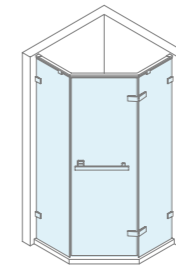

PL266-3ZR
Diamond shower enclosure

Pull & Push door open Stainless steel frame
Regular glass: Clear glass
Glass surface options: Grey glass, Various pattern
Glass thickness: 8-10mm
Regular profile: Polished stainless steel
Profile options: Matt Black
L: 900-1200mm
W: 900-1200mm
H: Regular height 2000mm
Custom-made service available