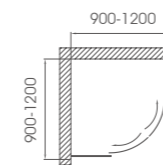

**BB-4S**

6mm (8mm optional) thickness tempered glass

Sand blasted/frosted/grey/easy cleaning glass available

Chrome (black optional) aluminum frame finishing

Frame extension for each side: 25mm

Reversible