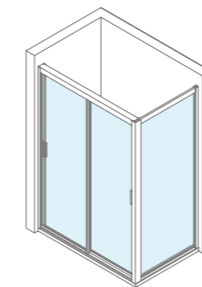

PL262 Series

SHOWER ROOM

Aluminum

The load-bearing capacity is increased by more than 80%, and the wall and the guide rail are perfectly and seamlessly connected. The structure is stable, beautiful and safe.

PL262-3F
Rectangular shower enclosure

Smooth and quiet sliding doors Stainless steel frame
Regular glass: Clear glass
Glass surface options: Grey glass, Various pattern
Glass thickness: 8mm
Regular profile: Matt black
Profile options: Polished stainless steel
L: 1100-2000mm
W: 600-1200mm
H: Regular height 2000mm
Custom-made service available