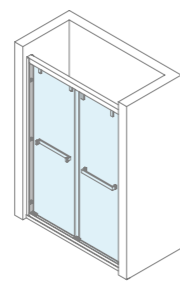

PL249-2P
Shower screen

Stainless steel frame, handles, rollers
Stainless steel frame, handle, rollers
Glass: transparent / grey / blue color optional,
nano / frosted / filmed finishing optional
Thickness: 8mm
Frame and parts color: standard matt black color,
and chrome color optional
L: 1100-2000mm
H: standard 2000mm
Size can be customized