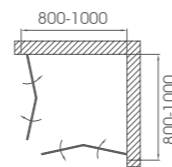

HC-4F

6mm (8mm optional) thickness tempered glass
Sand blasted/frosted/grey/easy cleaning glass available
Chrome (black optional) aluminum frame finishing
Frame extension for each side: 15mm
Reversible