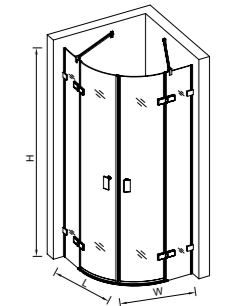

TL274-4SN
Quadrant shower enclosure

Pull or Push door open
Brass material frame
Frame Profile: Matte black ,Polished
Glass thickness: 8mm
Glass surface options:Clear glass,Gray glass,Forsted glass,various pattern lamination