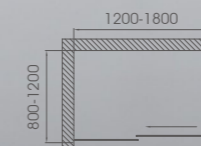

FA Series

SHOWER ROOM

FA-3F

8mm thickness tempered glass
Sand blasted/frosted/grey/easy cleaning glass available
Chrome (black optional) zinc alloy hardware
Frame extension for each side: 5mm