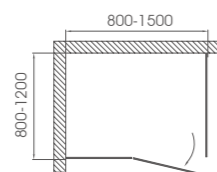

UB-3F

6mm (8mm optional) thickness tempered glass
Sand blasted/frosted/grey/easy cleaning glass available
Chrome (black optional) aluminum frame finishing
Frame extension for each side: 15mm