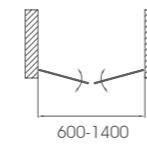

HA-2PC

6mm thickness tempered glass

Sand blasted/frosted/grey/easy cleaning glass available

Chrome (black optional) aluminum frame finishing

Frame extension for each side: 15mm

Reversible