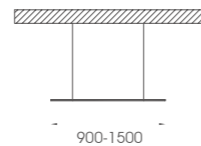

### WA-1PA

8mm thickness tempered glass

Sand blasted/frosted/grey/easy cleaning glass available

Chrome (black optional) aluminum or stainless steel frame finishing

Frame extension for each side: 5mm

Reversible