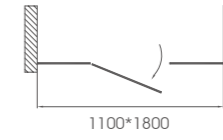

JB-3P

8mm (10mm optional) thickness tempered glass
Sand blasted/frosted/grey/easy cleaning glass available
Stainless steel hardware (glossy and matt black colors optional)
Frame extension for each side: 15mm