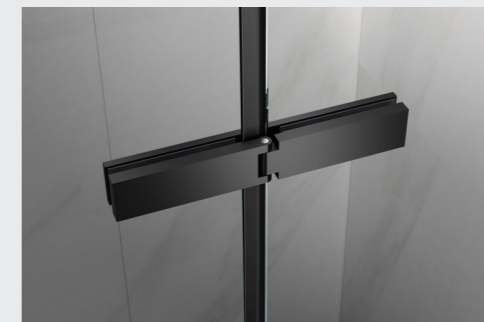

PL257 Series

SHOWER ROOM

304 stainless steel handle

The simpler and more practical, the longer the handle, the hanging towel and the bathrobe are simple and practical.