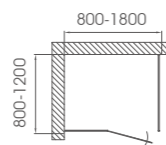

HB-3F

6mm (8mm optional) thickness tempered glass
Sand blasted/frosted/grey/easy cleaning glass available
Chrome (black optional) aluminum frame finishing
Frame extension for each side: 15mm