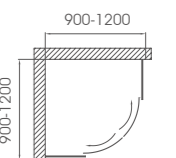

AB-4S

6mm thickness tempered glass
Sand blasted/frosted/grey/easy cleaning glass available
Chrome (black optional) aluminum frame finishing
Frame extension for each side: 25mm
Reversible