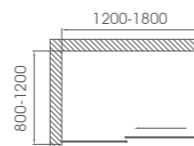

EC-3F

6mm thickness tempered glass

Sand blasted/frosted/grey/easy cleaning glass available

Chrome (black optional) aluminum frame finishing

Frame extension for each side: 10mm

EC-2P

6mm thickness tempered glass

Sand blasted/frosted/grey/easy cleaning glass available

Chrome (black optional) aluminum frame finishing

Frame extension for each side: 10mm