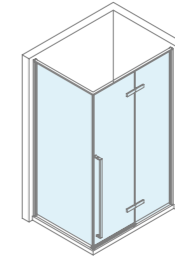

PL256-3FR
Rectangular shower enclosure

Stainless steel frame, handles, hinges.
Glass: transparent / grey / blue color optional.
nano / frosted / filmed finishing optional
Thickness: 8mm
Frame and parts color: standard matt black color,
and chrome color optional
L: 1000-1400mm
W: 700-1200mm
H: standard 2000mm
size can be customized