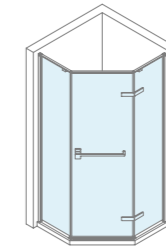

PL257-3ZR
Diamond shower enclosure

Stainless steel frame, handles, hinges.
Glass: transparent / grey / blue color optional .
nano / frosted / filmed finishing optional
Thickness: 8mm
Frame and parts color: standard matt black
color, and chrome color optional
L: 900-1200mm
W: 900-1200mm
H: standard 2000mm
size can be customized