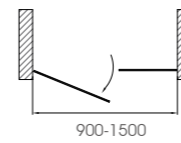

JA-2PA

8mm (10mm optional) thickness tempered glass

Sand blasted/frosted/grey/easy cleaning glass available

Stainless steel hardware (glossy and matt black colors optional)

Frame extension for each side: 5mm