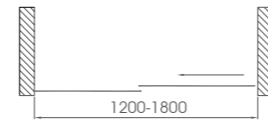

### YB-2P

8mm thickness tempered glass

Sand blasted/frosted/grey/easy cleaning glass available

Stainless steel hardware (glossy and matt black colors optional)

Frame extension for each side: 5mm

Reversible