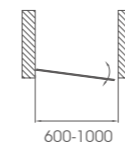

HD-1P

6mm thickness tempered glass
Sand blasted/frosted/grey/easy cleaning glass available
Chrome (black optional) aluminum frame finishing
Frame extension for each side: 20mm
Reversible