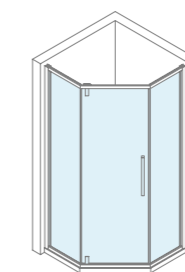

# PL255 Series

SHOWER ROOM

**"The simpler and more practical, the longer the handle, the hanging towel and the bathrobe are simple and practical."**

**PL255-3FL**  
Rectangular shower enclosure

Pull & Push door open Stainless steel frame  
Regular glass: Clear glass  
Glass surface options: Grey glass, Various pattern  
Glass thickness: 8mm  
Regular profile: Matt black  
Profile options: Polished stainless steel  
L:1000-1400mm  
W:700-1200mm  
H:Regular height 2000mm  
Custom-made service available