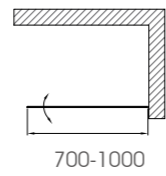

PB-1A

6mm thickness tempered glass

Sand blasted/frosted/grey/easy cleaning glass available

chrome (black optional) aluminum frame finishing

Frame extension for one side: 15mm