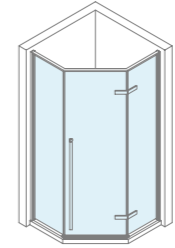

PL256-3ZR
Diamond shower enclosure

Stainless steel frame, handles, hinges.
Glass: transparent / grey / blue color optional.
nano / frosted / filmed finishing optional
Thickness: 8mm
Frame and parts color: standard matt black color,
and chrome color optional
L: 900-1200mm
W: 900-1200mm
H: standard 2000mm
size can be customized