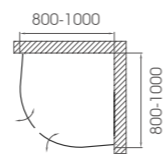

## HD-3F

6mm thickness tempered glass

Sand blasted/frosted/grey/easy cleaning glass available

Chrome (black optional) aluminum frame finishing

Frame extension for each side: 20mm

Reversible

**HD-2S**

6mm thickness tempered glass  
 Sand blasted/frosted/grey/easy cleaning glass available  
 Chrome (black optional) aluminum frame finishing  
 Frame extension for each side: 20mm  
 Reversible