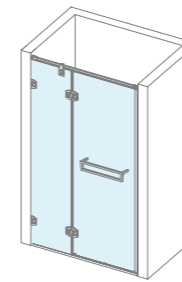

Stainless steel frame, handles, hinges
Glass: transparent / grey / blue color optional. nano / frosted / filmed finishing optional
Thickness: 10mm
Frame and parts color: standard chrome color, and matt black, brushed color optional
L: 1000-1600mm
W: 600-1400mm
H: standard 2000mm
Size can be customized

Stainless steel frame, handles, hinges.
Glass: transparent / grey / blue color optional. nano / frosted / filmed finishing optional
Thickness: 10mm
Frame and parts color: standard chrome color, and matt black, brushed color optional
L: 1000-1700mm
H: standard 2000mm
Size can be customized

Stainless steel frame, handles, hinges
G Glass: transparent / grey / blue color optional. nano / frosted / filmed finishing optional
Thickness: 10mm
Frame and parts color: standard chrome color, and matt black, brushed color optional
L: 900-1500mm
H: standard 2000mm
Size can be customized

Stainless steel frame, handles, hinges
Glass: transparent / grey / blue color optional. and nano / frosted / filmed finishing optional
Thickness: 10mm
Frame and parts color: standard chrome color, and matt black, brushed color optional
L: 2000-3000mm
H: standard 2000mm
Size can be customized

Stainless steel frame, handles, hinges
Glass: transparent / grey / blue color optional. nano / frosted / filmed finishing optional
Thickness: 10mm
Frame and parts color: standard chrome color, and matt black, brushed color optional
L: 1100-1700mm
W: 700-1400mm
H: standard 2000mm
Size can be customized