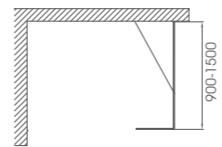

WB-2F

8mm thickness tempered glass
Sand blasted/frosted/grey/easy cleaning glass available
Chrome (black optional) aluminum frame finishing
Frame extension for each side: 5mm
Reversible