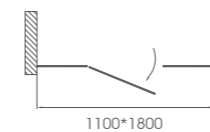

UB-3P

6mm (8mm optional) thickness tempered glass

Sand blasted/frosted/grey/easy cleaning glass available

Chrome (black optional) aluminum frame finishing

Frame extension for each side: 15mm