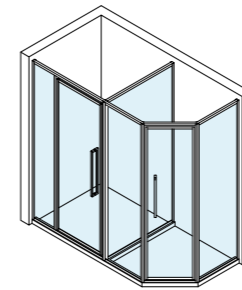

# TL306 Series

SHOWER ROOM

Advanced inside and outside door opening technology, with brushed golden all-metal frame, a variety of types can be customized.

**TL306-5T**  
T shape shower enclosure

Stainless steel handles, hardware  
Glass: transparent and grey, filmed finishing optional  
Thickness: 8mm  
Frame and parts color: standard golden brush color, and matt black and chrome color optional  
L: 2000-3400 mm  
W: 1000-1600mm  
H: standard 2200mm  
Size can be customized