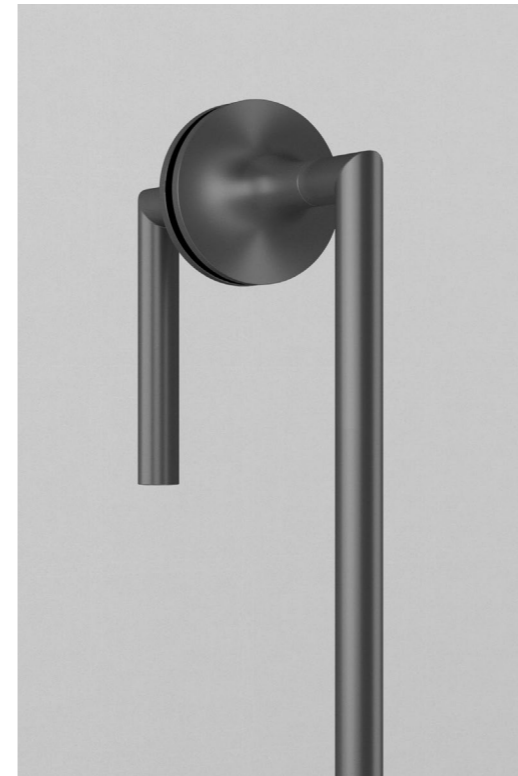

Minimalist line design, with gun gray metal texture, effective integration of exquisite beauty and practicality.

TL311-3ZR
Diamond shower enclosure

Stainless steel handles, hardware
Glass: grey and transparent, filmed finishing optional
Thickness: 8mm
Frame and parts color: standard titanium color, and chrome color optional
L: 1000-1200 mm
W: 1000-1200
H: standard 2000mm
Size can be customized

TL311-3PR
Shower screen

Stainless steel handles, hardware
Glass: grey and transparent, filmed finishing optional
Thickness: 8mm
Frame and parts color: standard titanium color, and chrome color optional
L: 1000-1800 mm
H: standard 2000mm
Size can be customized

TL311-3FR
Rectangular shower enclosure

Stainless steel handles, hardware
Glass: grey and transparent, filmed finishing optional
Thickness: 8mm
Frame and parts color: standard titanium color, and chrome color optional
L: 1000-1500 mm
W: 700-1200 mm
H: standard 2000mm
Size can be customized