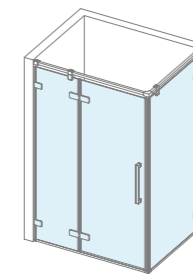

PL224 Series

SHOWER ROOM

PL224-3FL

Rectangular shower enclosure

Pull & Push door open Stainless steel frame
Regular glass: Clear glass
Glass surface options: Grey glass, Various pattern
Glass thickness: 10mm
Regular profile: Polished stainless steel
Profile options: Black, Brushed stainless steel, Golden rose
L: 1000-1600mm
W: 600-1400mm
H: Regular height 2000mm
Custom-made service available