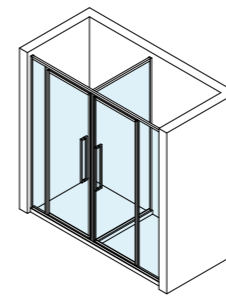

TL306-5T
T shape shower enclosure

Stainless steel handles, hardware
Glass: transparent and grey, filmed finishing optional
Thickness: 8mm
Frame and parts color: standard golden brush color, and matt black and chrome color optional
L: 2000-3400 mm
W: 1000-1600mm
H: standard 2200mm
Size can be customized