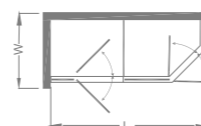

Stainless steel handles, hardware
Glass: transparent and grey, filmed finishing optional
Thickness: 8mm
Frame and parts color: standard golden brush color, and matt black and chrome color optional
L: 2000-3400 mm
W: 1000-1600mm
H: standard 2200mm
Size can be customized

TL306-3PR
Shower screen