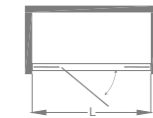

PL237-5T
Double shower enclosure

Stainless steel frame, handles, hinges.
Glass: transparent / grey / blue color optional. nano / frosted / filmed finishing optional
Thickness: 10mm
Frame and parts color: standard chrome color, and matt black, brushed color optional
L: 1000-1700mm
H: standard 2000mm
Size can be customized