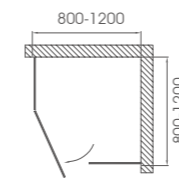

UB-3Z

6mm (8mm optional) thickness tempered glass

Sand blasted/frosted/grey/easy cleaning glass available

Chrome (black optional) aluminum frame finishing

Frame extension for each side: 15mm