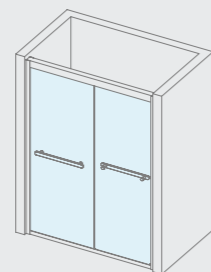

PL228-2P
Shower screen

Smooth and quiet sliding doors
Stainless steel frame
Regular glass: Clear glass
Glass surface options: Grey glass, Various pattern
Glass thickness: 8mm
Regular profile: Polished stainless steel
Profile options: Brushed stainless steel
L: 1100-2000mm
H: Regular height 2000mm
Custom-made service available