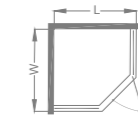

# TL311 Series

SHOWER ROOM

Minimalist line design, with gun gray metal texture, effective integration of exquisite beauty and practicality.

**TL311-3ZR**  
Diamond shower enclosure

Stainless steel handles, hardware  
Glass: grey and transparent, filmed finishing optional  
Thickness: 8mm  
Frame and parts color: standard titanium color, and chrome color optional  
L: 1000-1200 mm  
W: 1000-1200  
H: standard 2000mm  
Size can be customized