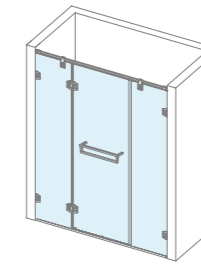

PL237-3FL
Rectangular shower enclosure

PL237-3PL
Shower screen

Stainless steel frame, handles, hinges.
Glass: transparent / grey / blue color optional. nano / frosted / filmed finishing optional
Thickness: 10mm
Frame and parts color: standard chrome color, and matt black, brushed color optional
L: 1000-1700mm
H: standard 2000mm
Size can be customized