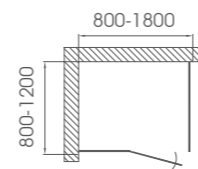

## HD-3F

6mm thickness tempered glass

Sand blasted/frosted/grey/easy cleaning glass available

Chrome (black optional) aluminum frame finishing

Frame extension for each side: 20mm

Reversible

**HD-2S**

6mm thickness tempered glass  
 Sand blasted/frosted/grey/easy cleaning glass available  
 Chrome (black optional) aluminum frame finishing  
 Frame extension for each side: 20mm  
 Reversible