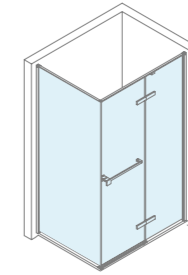

PL257-3FR
Rectangular shower enclosure

Stainless steel frame, handles, hinges.
Glass: transparent / grey / blue color optional.
nano / frosted / filmed finishing optional
Thickness: 8mm
Frame and parts color: standard matt black
color, and chrome color optional
L: 1000-1400mm
W: 700-1200mm
H: standard 2000mm
size can be customized