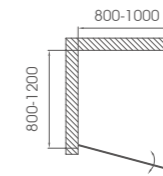

HB-2F

6mm (8mm optional) thickness tempered glass
Sand blasted/frosted/grey/easy cleaning glass available
Chrome (black optional) aluminum frame finishing
Frame extension for each side: 15mm