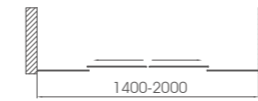

GA-4P

6mm thickness tempered glass
Sand blasted/frosted/grey/easy cleaning glass available
Chrome (black optional) aluminum frame finishing
Frame extension for each side: 25mm