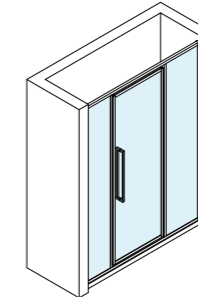

TL306-3PR
Shower screen

Stainless steel handles, hardware
Glass: transparent and grey, filmed finishing optional
Thickness: 8mm
Frame and parts color: standard golden brush color, and matt black and chrome color optional
L: 1000-1800 mm
W: 900-1400mm
H: standard 2200mm
Size can be customized