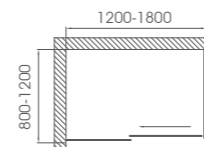

**BB-3F**

6mm (8mm optional) thickness tempered glass

Sand blasted/frosted/grey/easy cleaning glass available

Chrome (black optional) aluminum frame finishing

Frame extension for each side: 25mm

Reversible