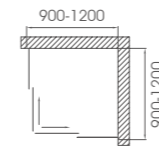

EC-4F

6mm thickness tempered glass

Sand blasted/frosted/grey/easy cleaning glass available

Chrome (black optional) aluminum frame finishing

Frame extension for each side: 10mm