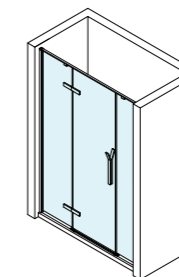

TL312-3PL

Shower screen

Stainless steel frame, handles, rollers
Glass: transparent and filmed finishing optional
Thickness: 8mm
Frame and parts color: standard matt black color, and matt white, chrome color optional
L: 1200-1600 mm
H: standard 2000mm
Size can be customized