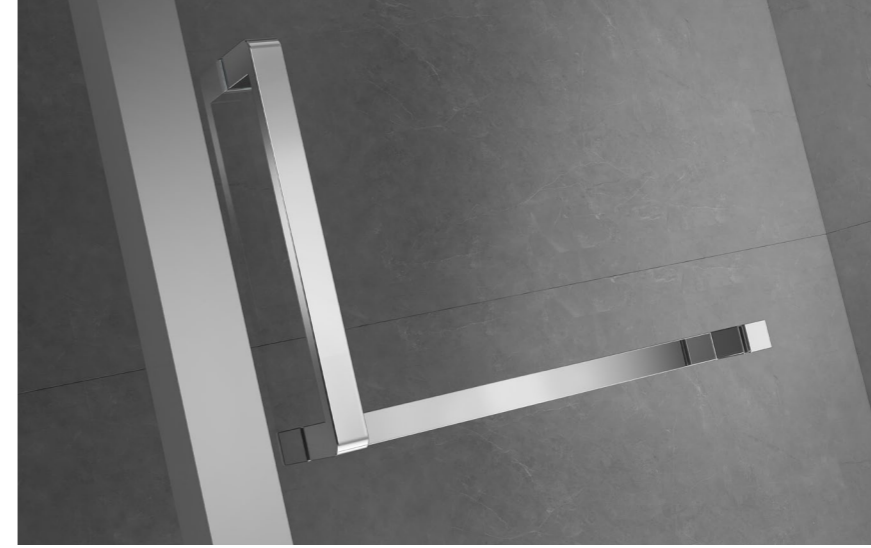

304 stainless steel handle

The simpler and more practical, the longer the handle, the hanging towel and the bathrobe are simple and practical.

PL253-3FR Rectangular shower enclosure

Stainless steel frame, handles, rollers
Glass: transparent / grey / blue color optional.
nano / frosted / filmed finishing optional
Thickness: 8mm
Frame and parts color: standard chrome color,
and matt black color optional
L: 1100-2000mm
W: 600-1200mm
H: standard 2000mm
Size can be customized

PL253-2PR Shower screen

Stainless steel frame, handles, rollers
Glass: transparent / grey / blue color optional.
nano / frosted / filmed finishing optional
Thickness: 8mm
Frame and parts color: standard chrome color,
and matt black color optional
L: 1100-2000mm
H: standard 2000mm
Size can be customized