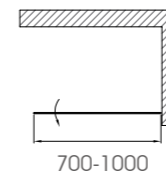

chrome (black optional) aluminum frame finishing

Frame extension for one side: 15mm

**PC-1A**

6mm thickness tempered glass

Sand blasted/frosted/grey/easy cleaning glass available

Stainless steel (black optional) wall hinges