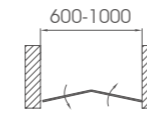

HC-2P

6mm (8mm optional) thickness tempered glass

Sand blasted/frosted/grey/easy cleaning glass available

Chrome (black optional) aluminum frame finishing

Frame extension for each side: 15mm

Reversible