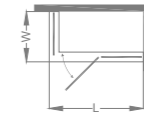

PL256-3FR
Rectangular shower enclosure

Stainless steel frame, handles, hinges.
Glass: transparent / grey / blue color optional.
nano / frosted / filmed finishing optional
Thickness: 8mm
Frame and parts color: standard matt black color,
and chrome color optional
L: 1000-1400mm
W: 700-1200mm
H: standard 2000mm
size can be customized