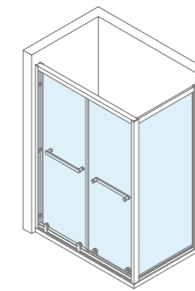

PL252-3F Rectangular shower enclosure

Stainless steel frame, handles, rollers
Glass: transparent / grey / blue color optional.
nano / frosted / filmed finishing optional
Thickness: 8-10mm
Frame and parts color: standard rose golden color,
and chrome color optional
L: 1100-2000mm
W: 600-1200mm
H: standard 2000mm
Size can be customized