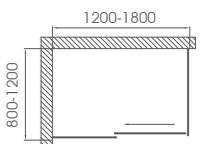

FB-3F

8mm thickness tempered glass
Sand blasted/frosted/grey/easy cleaning glass available
Chrome (black optional) aluminum frame finishing
Frame extension for each side: 5mm