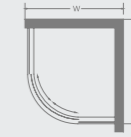

PL254-4S
Quadrant shower enclosure

Pull & Push door open Stainless steel frame
Regular glass: Clear glass
Glass surface options: Grey glass, Various pattern
Glass thickness: 6-8mm
Regular profile: Polished stainless steel
Profile options: Brushed stainless steel
L: 900-1200mm
W: 900-1200mm
H: Regular height 2000mm
Custom-made service available