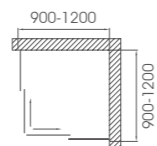

GA Series

SHOWER ROOM

GA-4F

6mm thickness tempered glass
Sand blasted/frosted/grey/easy cleaning glass available
Chrome (black optional) aluminum frame finishing
Frame extension for each side: 25mm

GA-4P

6mm thickness tempered glass
Sand blasted/frosted/grey/easy cleaning glass available
Chrome (black optional) aluminum frame finishing
Frame extension for each side: 25mm

Fast installation
Concealed screws

Demountable guider
Particularly easy to clean