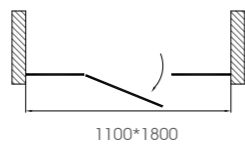

JA-3P

8mm (10mm optional) thickness tempered glass
Sand blasted/frosted/grey/easy cleaning glass available
Stainless steel hardware (glossy and matt black colors optional)
Frame extension for each side: 5mm