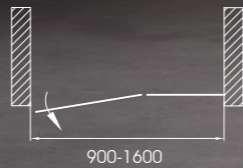

**UA-2PB**

6mm (8mm optional) thickness tempered glass  
Sand blasted/frosted/grey/easy cleaning glass available  
Chrome (black optional) aluminum frame finishing  
Frame extension for each side: 20mm  
Reversible