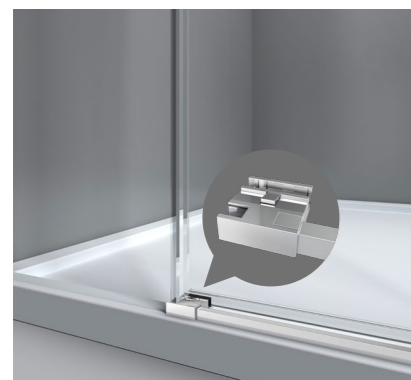

EC-3F

6mm thickness tempered glass

Sand blasted/frosted/grey/easy cleaning glass available

Chrome (black optional) aluminum frame finishing

Frame extension for each side: 10mm