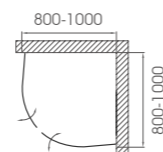

### HA-2S

6mm thickness tempered glass

Sand blasted/frosted/grey/easy cleaning glass available

Chrome (black optional) aluminum frame finishing

Frame extension for each side: 15mm

Reversible

The powerful square rise&fall mechanism ensures a smooth door closure.