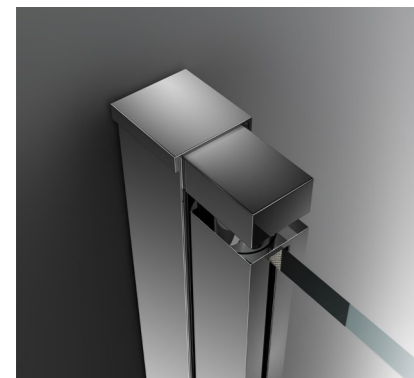

### HC-3F

6mm (8mm optional) thickness tempered glass

Sand blasted/frosted/grey/easy cleaning glass available

Chrome (black optional) aluminum frame finishing

Frame extension for each side: 15mm

Reversible