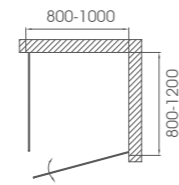

HA-2FB

6mm thickness tempered glass

Sand blasted/frosted/grey/easy cleaning glass available

Chrome (black optional) aluminum frame finishing

Frame extension for each side: 15mm

Reversible