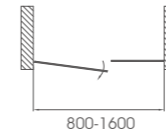

HD-2PA

6mm thickness tempered glass
Sand blasted/frosted/grey/easy cleaning glass available
Chrome (black optional) aluminum frame finishing
Frame extension for each side: 20mm
Reversible