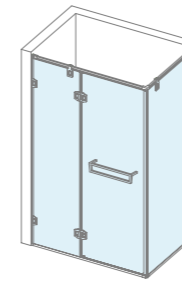

PL237-3FL
Rectangular shower enclosure

Stainless steel frame, handles, hinges
Glass: transparent / grey / blue color optional. nano / frosted / filmed finishing optional
Thickness: 10mm
Frame and parts color: standard chrome color, and matt black, brushed color optional
L: 1000-1600mm
W: 600-1400mm
H: standard 2000mm
Size can be customized