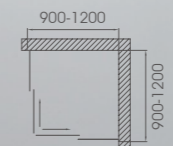

BB Series

SHOWER ROOM

BB-4F

6mm (8mm optional) thickness tempered glass
Sand blasted/frosted/grey/easy cleaning glass available
Chrome (black optional) aluminum frame finishing
Frame extension for each side: 25mm
Reversible