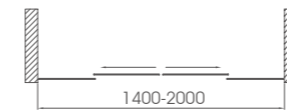

### MA-4P

6mm thickness tempered glass

Sand blasted/frosted/grey/easy cleaning glass available

Chrome (black optional) aluminum frame finishing

Frame extension for each side: 10mm