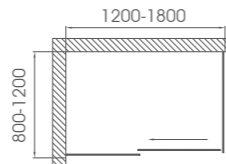

### YB-3F

8mm thickness tempered glass

Sand blasted/frosted/grey/easy cleaning glass available

Stainless steel hardware (glossy and matt black colors optional)

Frame extension for each side: 5mm

Reversible