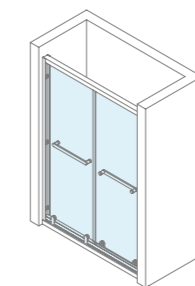

PL252-2P Shower screen

Stainless steel frame, handles, rollers
Glass: transparent / grey / blue color optional.
nano / frosted / filmed finishing optional
Thickness: 8-10mm
Frame and parts color: standard rose golden color,
and chrome color optional
L: 1100-2000mm
H: standard 2000mm
Size can be customized