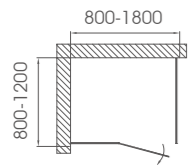

### JA-3F

8mm thickness tempered glass

Sand blasted/frosted/grey/easy cleaning glass available

Stainless steel hardware (glossy and matt black colors optional)

Frame extension for each side: 5mm

Reversible