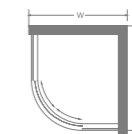

## 304 stainless steel handle

The simpler and more practical, the longer the handle, the hanging towel and the bathrobe are simple and practical.

**PL264-4S**  
Quadrant shower enclosure

Pull & Push door open Stainless steel frame  
Regular glass: Clear glass  
Glass surface options: Grey glass, Various pattern  
Glass thickness: 8mm  
Regular profile: Golden rose  
Profile options: Polished stainless steel  
L: 900-1200mm  
W: 900-1200mm  
H: Regular height 2000mm  
Custom-made service available