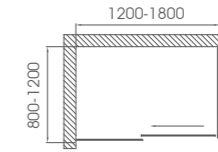

YA-3F

8mm thickness tempered glass
Sand blasted/frosted/grey/easy cleaning glass available
Stainless steel hardware (glossy and matt black colors optional)
Frame extension for each side: 5mm
Reversible