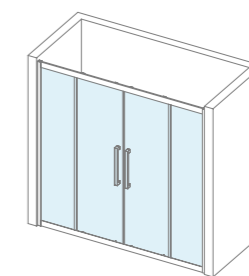

PL227-4P
Double sliding door shower screen

Pull & Push door open Stainless steel frame
Regular glass: Clear glass
Glass surface options: Grey glass, Various pattern
Glass thickness: 8mm
Regular profile: Polished stainless steel
Profile options: Brushed stainless steel
L: 1400mm-2000mm
H: Regular height 2000mm
Custom-made service available