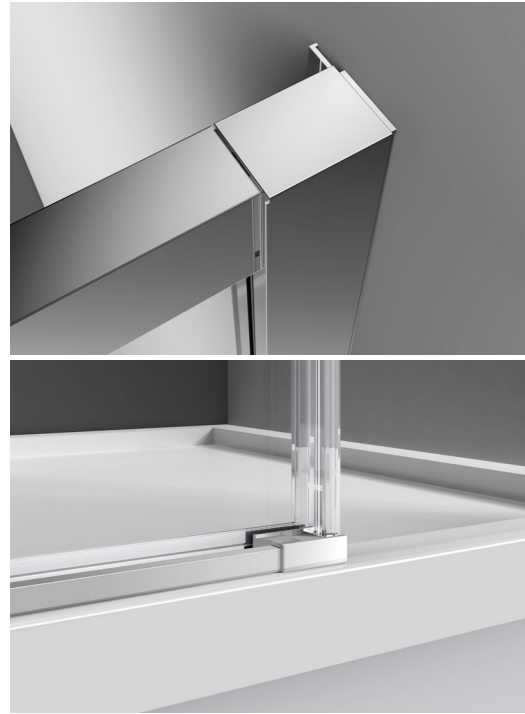

EB Series

SHOWER ROOM

ELEGANCE

Good design means giving centre-stage to people and their individual needs - a basic principle which we have committed ourselves to for many years now and which is emphasized by our design teams.