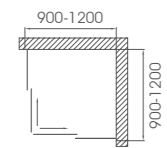

EB Series

SHOWER ROOM

ELEGANCE

Good design means giving centre-stage to people and their individual needs - a basic principle which we have committed ourselves to for many years now and which is emphasized by our design teams.

EB-4F

6mm thickness tempered glass
Sand blasted/frosted/grey/easy cleaning glass available
Chrome (black optional) aluminum frame finishing
Frame extension for each side: 25mm