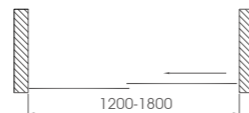

FB-2P

8mm thickness tempered glass
Sand blasted/frosted/grey/easy cleaning glass available
Chrome (black optional) aluminum frame finishing
Frame extension for each side: 5mm