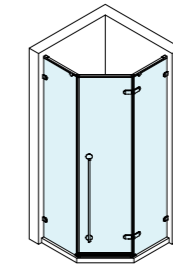

TL311-3ZR
Diamond shower enclosure

Stainless steel handles, hardware
Glass: grey and transparent, filmed finishing optional
Thickness: 8mm
Frame and parts color: standard titanium color, and chrome color optional
L: 1000-1200 mm
W: 1000-1200
H: standard 2000mm
Size can be customized