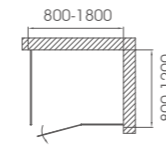

### HA-3F

6mm thickness tempered glass

Sand blasted/frosted/grey/easy cleaning glass available

Chrome (black optional) aluminum frame finishing

Frame extension for each side: 15mm

Reversible