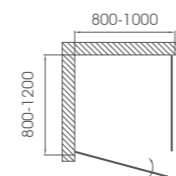

## HD-2FB

6mm thickness tempered glass

Sand blasted/frosted/grey/easy cleaning glass available

Chrome (black optional) aluminum frame finishing

Frame extension for each side: 20mm

Reversible