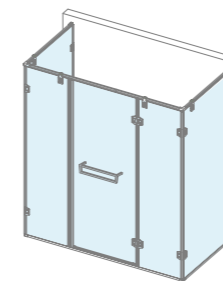

Stainless steel frame, handles, hinges
Glass: transparent / grey / blue color optional. nano / frosted / filmed finishing optional
Thickness: 10mm
Frame and parts color: standard chrome color, and matt black, brushed color optional
L: 1100-1700mm
W: 700-1400mm
H: standard 2000mm
Size can be customized