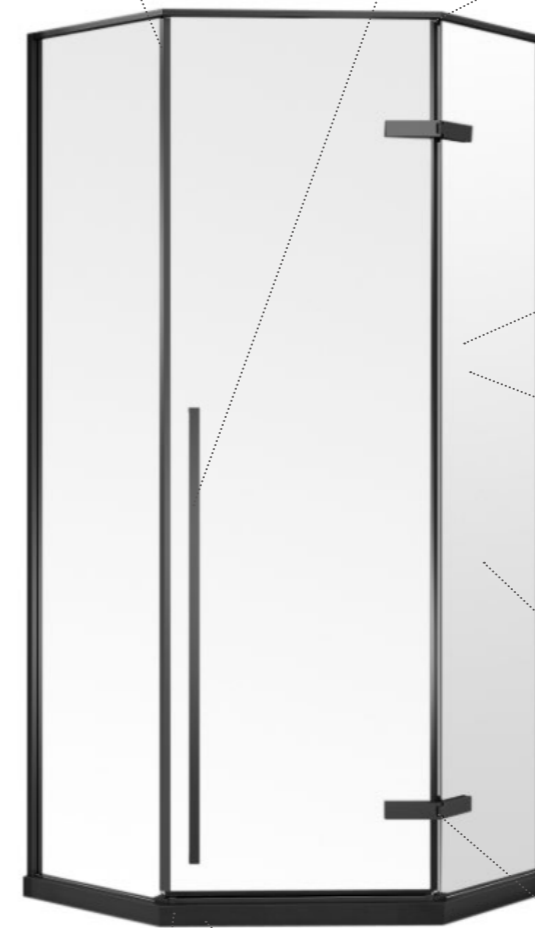

8/10mm tempered glass with Explosion-proof membrane & self clean coating,safe chamfer design

reversed barb design make sure stable & safe

SUS 304 Stainless steel quiet hinge, easy install.