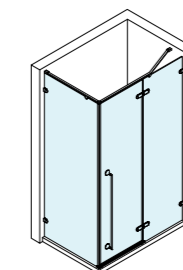

TL311-3FR
Rectangular shower enclosure

Stainless steel handles, hardware
Glass: grey and transparent, filmed finishing optional
Thickness: 8mm
Frame and parts color: standard titanium color, and chrome color optional
L: 1000-1500 mm
W: 700-1200 mm
H: standard 2000mm
Size can be customized