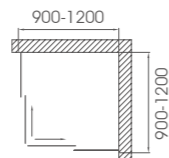

AB-4F

6mm thickness tempered glass
Sand blasted/frosted/grey/easy cleaning glass available
Chrome (black optional) aluminum frame finishing
Frame extension for each side: 25mm
Reversible