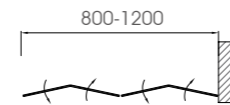

Frame extension for one side: 15mm

**PE-4**

6mm thickness tempered glass

Sand blasted/frosted/grey/easy cleaning glass available

chrome (black optional) aluminum frame finishing

Frame extension for each side: 10mm