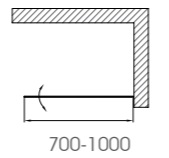

PD-1A

5mm thickness tempered glass

Sand blasted/frosted/grey/easy cleaning glass available

chrome (black optional) aluminum frame finishing

Frame extension for one side: 15mm