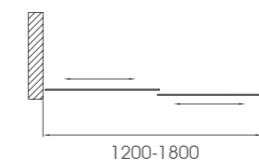

### YC-2P

8mm thickness tempered glass

Sand blasted/frosted/grey/easy cleaning glass available

Stainless steel hardware (glossy and matt black colors optional)

Frame extension for each side: 15mm

Reversible