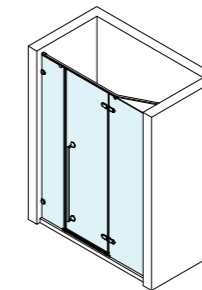

# TL311 Series

SHOWER ROOM

Minimalist line design, with gun gray metal texture, effective integration of exquisite beauty and practicality.

**TL311-3ZR**  
Diamond shower enclosure

Stainless steel handles, hardware  
Glass: grey and transparent, filmed finishing optional  
Thickness: 8mm  
Frame and parts color: standard titanium color, and chrome color optional  
L: 1000-1200 mm  
W: 1000-1200  
H: standard 2000mm  
Size can be customized