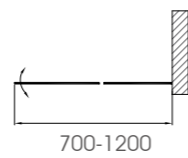

PB-2A

6mm thickness tempered glass

Sand blasted/frosted/grey/easy cleaning glass available

chrome (black optional) aluminum frame finishing

Frame extension for one side: 15mm