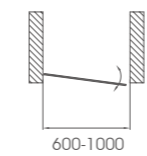

Frame extension for each side: 15mm

Reversible