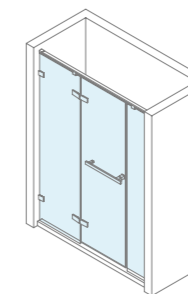

PL266-3PL
Shower screen

Pull & Push door open Stainless steel frame
Regular glass: Clear glass
Glass surface options: Grey glass, Various pattern
Glass thickness: 8-10mm
Regular profile: Polished stainless steel
Profile options: Matt Black
L: 1000-1500mm
H: Regular height 2000mm
Custom-made service available