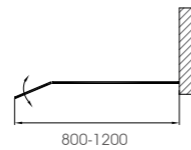

WD-2P

6mm thickness tempered glass
Sand blasted/frosted/grey/easy cleaning glass available
chrome (black optional) aluminum frame finishing
Frame extension for each side: 15mm
Reversible