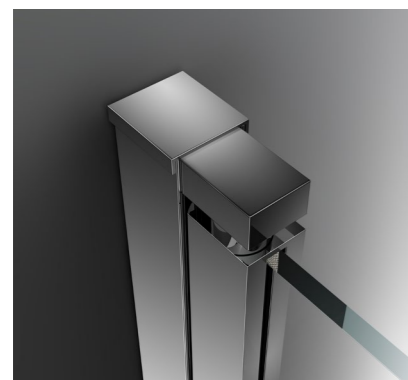

### HA-2S

6mm thickness tempered glass

Sand blasted/frosted/grey/easy cleaning glass available

Chrome (black optional) aluminum frame finishing

Frame extension for each side: 15mm

Reversible

The powerful square rise&fall mechanism ensures a smooth door closure.