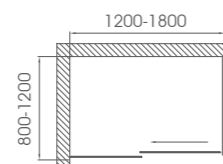

MA-3F

6mm thickness tempered glass
Sand blasted/frosted/grey/easy cleaning glass available
Chrome (black optional) aluminum frame finishing
Frame extension for each side: 10mm