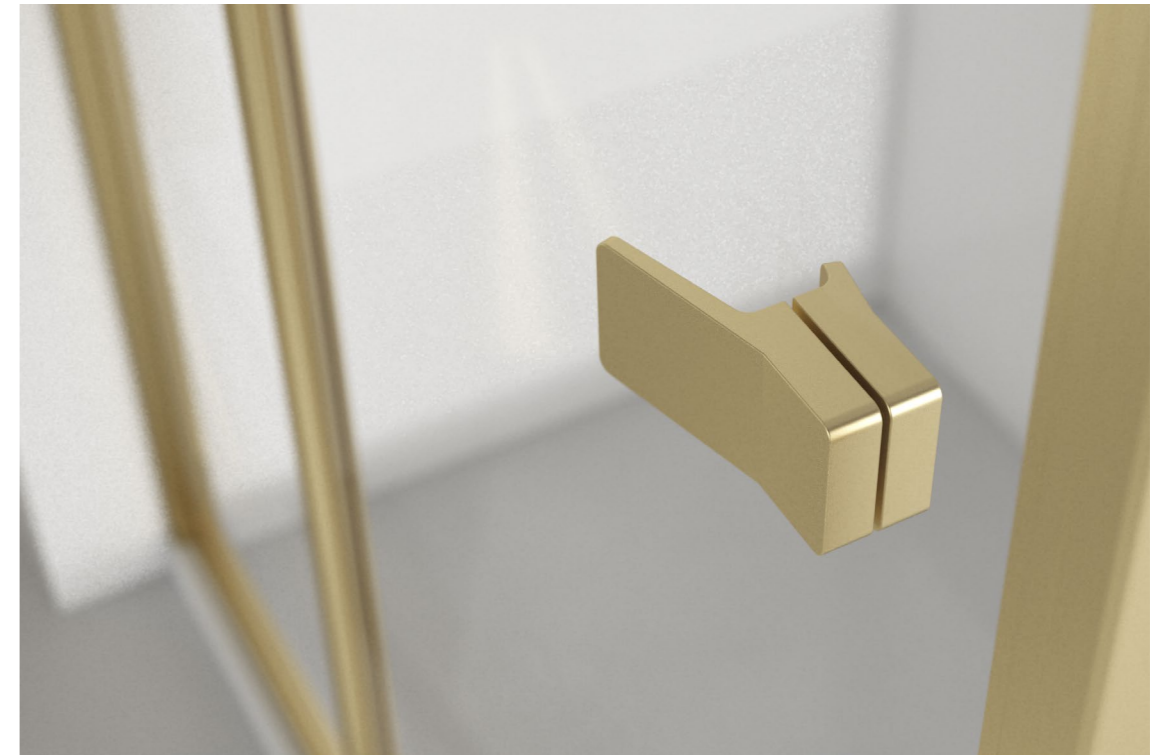

TL313

Series

SHOWER ROOM

Equipped with luxurious all-metal frame, hinged door opening design, and minimalist handle, both practical and stable.

Aluminum frame, stainless steel handles, hardware
Glass: transparent
and golden brown color with film finishing optional
Thickness: 8mm
Frame and parts color: standard golden brush color,
and matt black color optional
L: 1200-1600 mm
H: standard 2000mm
Size can be customized

Aluminum frame, stainless steel handles, hardware
Glass: transparent
and golden brown color with film finishing optional
Thickness: 8mm
Frame and parts color: standard golden brush color,
and matt black color optional
L: 1200-1600mm
W: 900-1200mm
H: standard 2000mm
Size can be customized