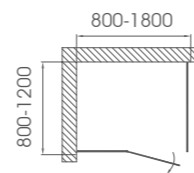

JB-3F

8mm (10mm optional) thickness tempered glass

Sand blasted/frosted/grey/easy cleaning glass available

Stainless steel hardware (glossy and matt black colors optional)

Frame extension for each side: 15mm