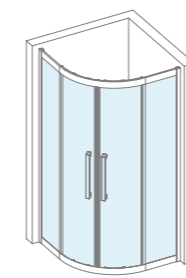

PL227-4S
Quadrant shower enclosure

Pull & Push door open Stainless steel frame
Regular glass: Clear glass
Glass surface options: Grey glass, Various pattern
Glass thickness: 8mm
Regular profile: Polished stainless steel
Profile options: Brushed stainless steel
L: 900-1200mm
W: 900-1200mm
H: Regular height 2000mm
Custom-made service available