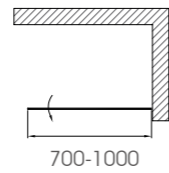

PC-1C

6mm thickness tempered glass

Sand blasted/frosted/grey/easy cleaning glass available

Stainless steel (black optional) wall hinges