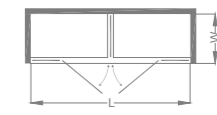

Stainless steel frame, handles, hinges
Glass: transparent / grey / blue color optional. and nano / frosted / filmed finishing optional
Thickness: 10mm
Frame and parts color: standard chrome color, and matt black, brushed color optional
L: 2000-3000mm
H: standard 2000mm
Size can be customized