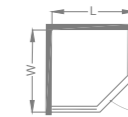

PL256-3ZR
Diamond shower enclosure

Stainless steel frame, handles, hinges.
Glass: transparent / grey / blue color optional.
nano / frosted / filmed finishing optional
Thickness: 8mm
Frame and parts color: standard matt black color,
and chrome color optional
L: 900-1200mm
W: 900-1200mm
H: standard 2000mm
size can be customized