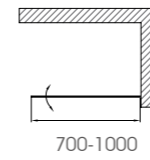

PD-1B

5mm thickness tempered glass

Sand blasted/frosted/grey/easy cleaning glass available

chrome (black optional) aluminum frame finishing

Frame extension for each side: 15mm