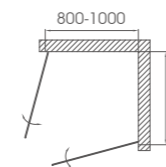

### HA-2S

6mm thickness tempered glass

Sand blasted/frosted/grey/easy cleaning glass available

Chrome (black optional) aluminum frame finishing

Frame extension for each side: 15mm

Reversible

The powerful square rise&fall mechanism ensures a smooth door closure.