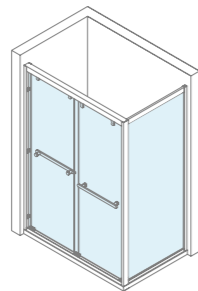

PL251-3F

Rectangular shower enclosure

Smooth and quiet sliding doors Stainless steel frame
Regular glass: Clear glass
Glass surface options: Grey glass, Various pattern
Glass thickness: 8mm
Regular profile: Polished stainless steel
Profile options: Matt black
L: 1100-2000mm
W: 600-1200mm
H: Regular height 2000mm
Custom-made service available