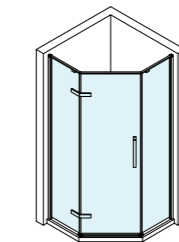

TL312-3ZL

Diamond shower enclosure

Stainless steel frame, handles, rollers
Glass: transparent and filmed finishing optional
Thickness: 8mm
Frame and parts color: standard matt black color, and matt white, chrome color optional
L: 900-1200 mm
W: 900-1200
H: standard 2000mm
Size can be customized