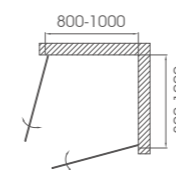

## HD-2FA

6mm thickness tempered glass

Sand blasted/frosted/grey/easy cleaning glass available

Chrome (black optional) aluminum frame finishing

Frame extension for each side: 20mm

Reversible