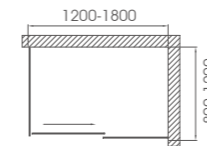

EB-3F

6mm thickness tempered glass
Sand blasted/frosted/grey/easy cleaning glass available
Chrome (black optional) aluminum frame finishing
Frame extension for each side: 25mm