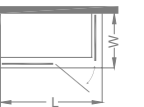

Aluminum frame, stainless steel handles, hardware
Glass: transparent
and golden brown color with film finishing optional
Thickness: 8mm
Frame and parts color: standard golden brush color,
and matt black color optional
L: 1200-1600mm
W: 900-1200mm
H: standard 2000mm
Size can be customized