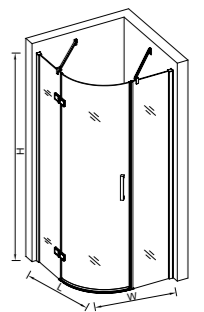

TL275-3SL

Quadrant shower enclosure

Pull or Push door open
Brass material frame
Frame Profile: Matte black ,Polished
Glass thickness: 8mm
Glass surface options:Clear glass,Gray glass,Forsted glass,various pattern lamination