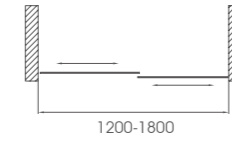

IA Series

SHOWER ROOM

IA-2P

8mm thickness tempered glass
Sand blasted/frosted/grey/easy cleaning glass available
Chrome (black optional) aluminum frame finishing
Frame extension for each side: 10mm