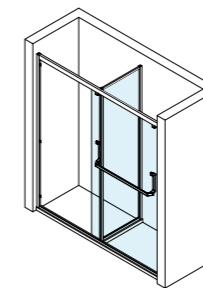

TL241-2T

T shape shower enclosure

Stainless steel handles, hardware
Glass: transparent
and grey, filmed finishing optional
Thickness: 8mm
Frame and parts color: standard matt black color,
and chrome, nickel brushed color optional
L: 1800-2200 mm
H: standard 2000mm
Size can be customized