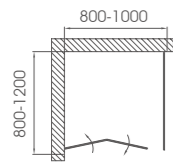

LA-3F

6mm thickness tempered glass
Sand blasted/frosted/grey/easy cleaning glass available
Chrome (black optional) aluminum frame finishing
Frame extension for each side: 15mm