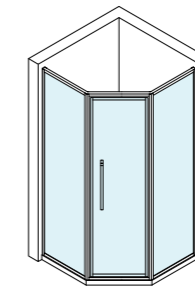

TL306-3ZR
Diamond shape shower enclosure

Stainless steel handles, hardware
Glass: transparent and grey, filmed finishing optional
Thickness: 8mm
Frame and parts color: standard golden brush color, and matt black and chrome color optional
L: 1000-1500 mm
W: 1000-1500mm
H: standard 2200mm
Size can be customized