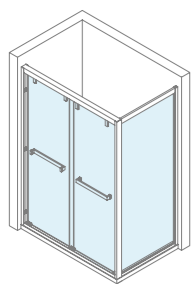

PL249-3F
Rectangular shower enclosure

Stainless steel frame, handles, rollers
Glass: transparent / grey / blue color optional,
nano / frosted / filmed finishing optional
Thickness: 8mm
Frame and parts color: standard matt black color,
and chrome color optional
L: 1100-2000mm
W: 600-1200mm
H: standard 2000mm
Size can be customized