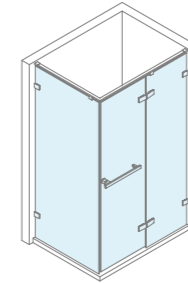

PL266-3FR
Rectangular shower enclosure

Pull & Push door open Stainless steel frame
Regular glass: Clear glass
Glass surface options: Grey glass, Various pattern
Glass thickness: 8-10mm
Regular profile: Polished stainless steel
Profile options: Matt Black
L: 1000-1400 mm
W: 700-1200 mm
H: Regular height 2000mm
Custom-made service available