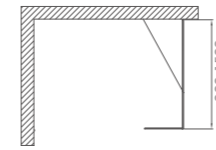

### WA-2F

8mm thickness tempered glass

Sand blasted/frosted/grey/easy cleaning glass available

Chrome (black optional) aluminum or stainless steel frame finishing

Frame extension for each side: 5mm

Reversible