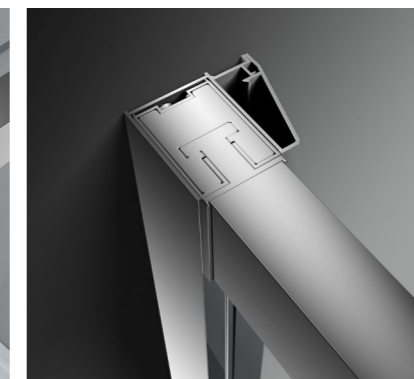

Fast installation
Concealed screws

Demountable guider
Particularly easy to clean