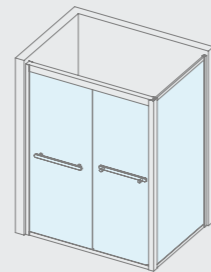

304 stainless steel rod

Laser cutting, clean lines, strong and sturdy, corrosion-resistant, simple design to show the luxury charm.

PL228-3F
Rectangular shower enclosure

Smooth and quiet sliding doors
Stainless steel frame
Regular glass: Clear glass
Glass surface options: Grey glass, Various pattern
Glass thickness: 8mm
Regular profile: Polished stainless steel
Profile options: Brushed stainless steel
L: 1100-2000mm
W: 600-1400mm
H: Regular height 2000mm
Custom-made service available