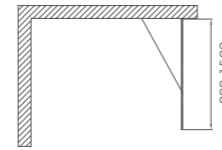

WB Series

SHOWER ROOM

WB-1P

8mm thickness tempered glass
Sand blasted/frosted/grey/easy cleaning glass available
Chrome (black optional) aluminum frame finishing
Frame extension for each side: 5mm
Reversible