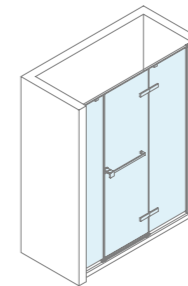

PL257-3PR
Shower screen

Stainless steel frame, handles, hinges.
Glass: transparent / grey / blue color optional.
nano / frosted / filmed finishing optional
Thickness: 8mm
Frame and parts color: standard matt black
color, and chrome color optional
L: 1000-1500mm
H: standard 2000mm
size can be customized