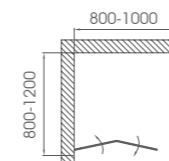

### HC-3F

6mm (8mm optional) thickness tempered glass

Sand blasted/frosted/grey/easy cleaning glass available

Chrome (black optional) aluminum frame finishing

Frame extension for each side: 15mm

Reversible