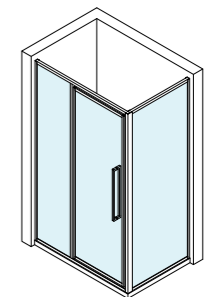

TL306-3FL
Rectangular shower screen

Stainless steel handles, hardware
Glass: transparent and grey, filmed finishing optional
Thickness: 8mm
Frame and parts color: standard golden brush color, and matt black and chrome color optional
L: 1000-1800 mm
W: 900-1400mm
H: standard 2200mm
Size can be customized