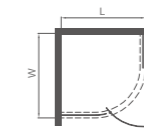

TL275

Series

SHOWER ROOM

TL275-3FL

Rectangle / Square shower enclosure

Pull or Push door open
Brass material frame
Frame Profile: Matte black ,Polished
Glass thickness: 8mm
Glass surface options:Clear glass,Gray glass,Forsted glass,various pattern lamination

TL275-3SL

Quadrant shower enclosure

Pull or Push door open
Brass material frame
Frame Profile: Matte black ,Polished
Glass thickness: 8mm
Glass surface options:Clear glass,Gray glass,Forsted glass,various pattern lamination

Frame finish

Glass finish