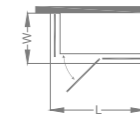

PL266-3FR
Rectangular shower enclosure

Pull & Push door open Stainless steel frame
Regular glass: Clear glass
Glass surface options: Grey glass, Various pattern
Glass thickness: 8-10mm
Regular profile: Polished stainless steel
Profile options: Matt Black
L: 1000-1400 mm
W: 700-1200 mm
H: Regular height 2000mm
Custom-made service available